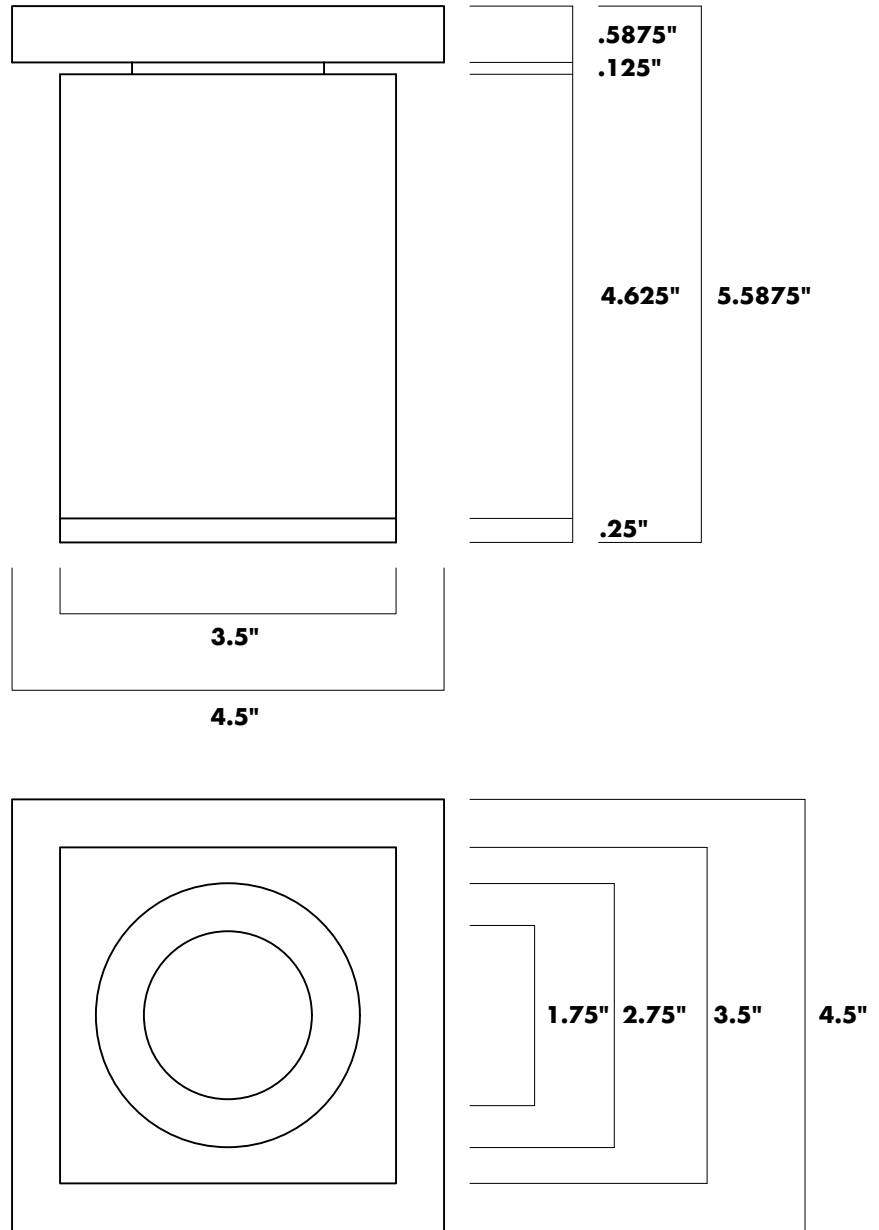

park studio

forney flush mount

park studio

forney flush mount

DIMENSIONS

W / 3.5"
D / 3.5"
OH / 5.5875"
Canopy / 4.5"

ELECTRICAL

Socket / (1) GU10
Voltage / 120v
Max Watt / 60

BULB

7 Watt
GU10
120v
500 Lumens
2700K or
3000K

CERT

UL / cUL
E475910

FINISHES

- Black
- Aluminum
- White

NOTES

GU10 Bulb Included;
Specify Color Temp
When Ordering