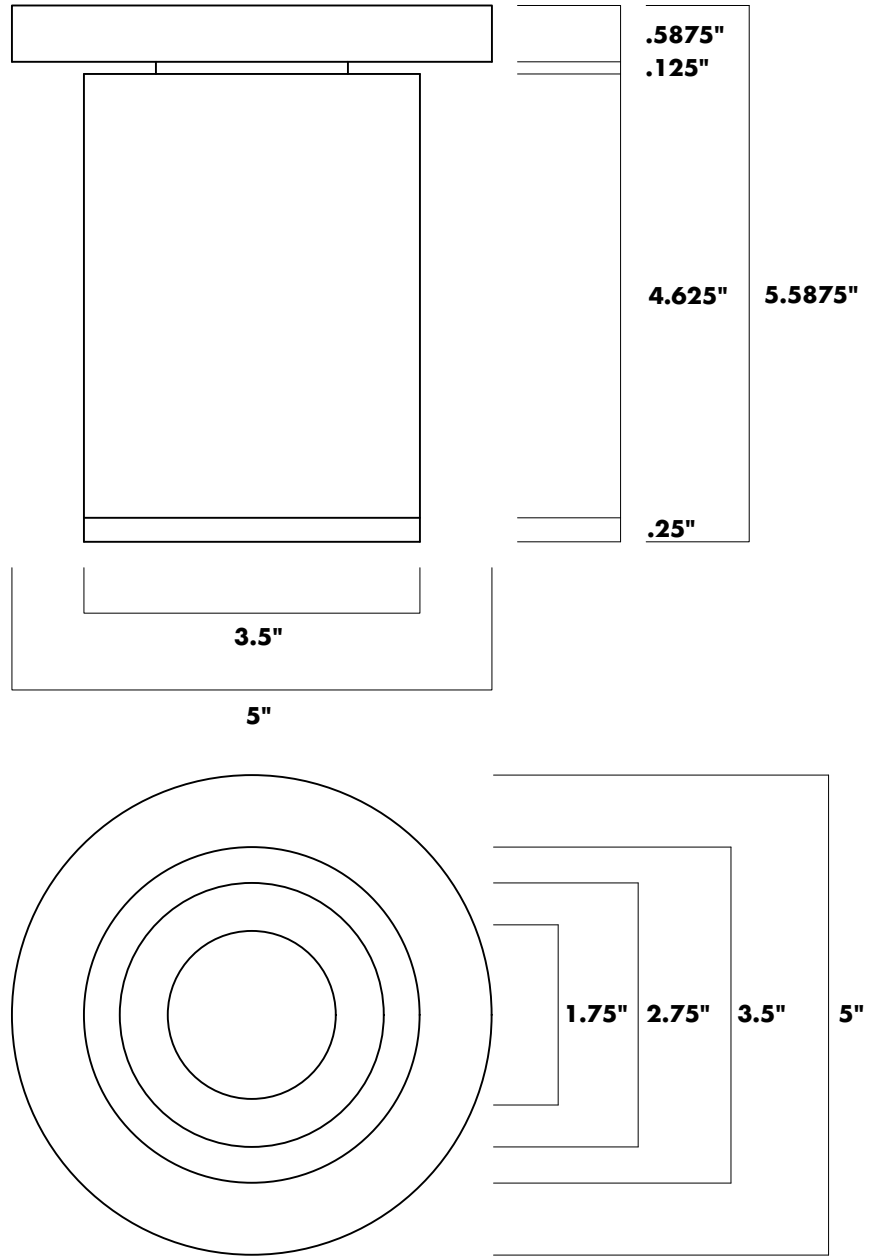

park studio

lodi flush mount

park studio

lodi flush mount

DIMENSIONS

Dia / 3.5"
OH / 5.5875"
Canopy / 4.5"

ELECTRICAL

Socket / (1) GU10
Voltage / 120v
Max Watt / 60

BULB

7 Watt
GU10
120v
500 Lumens
2700K or
3000K

CERT

UL / cUL
E475910

FINISHES

- Black
- Aluminum
- White

NOTES

GU10 Bulb Included;
Specify Color Temp
When Ordering