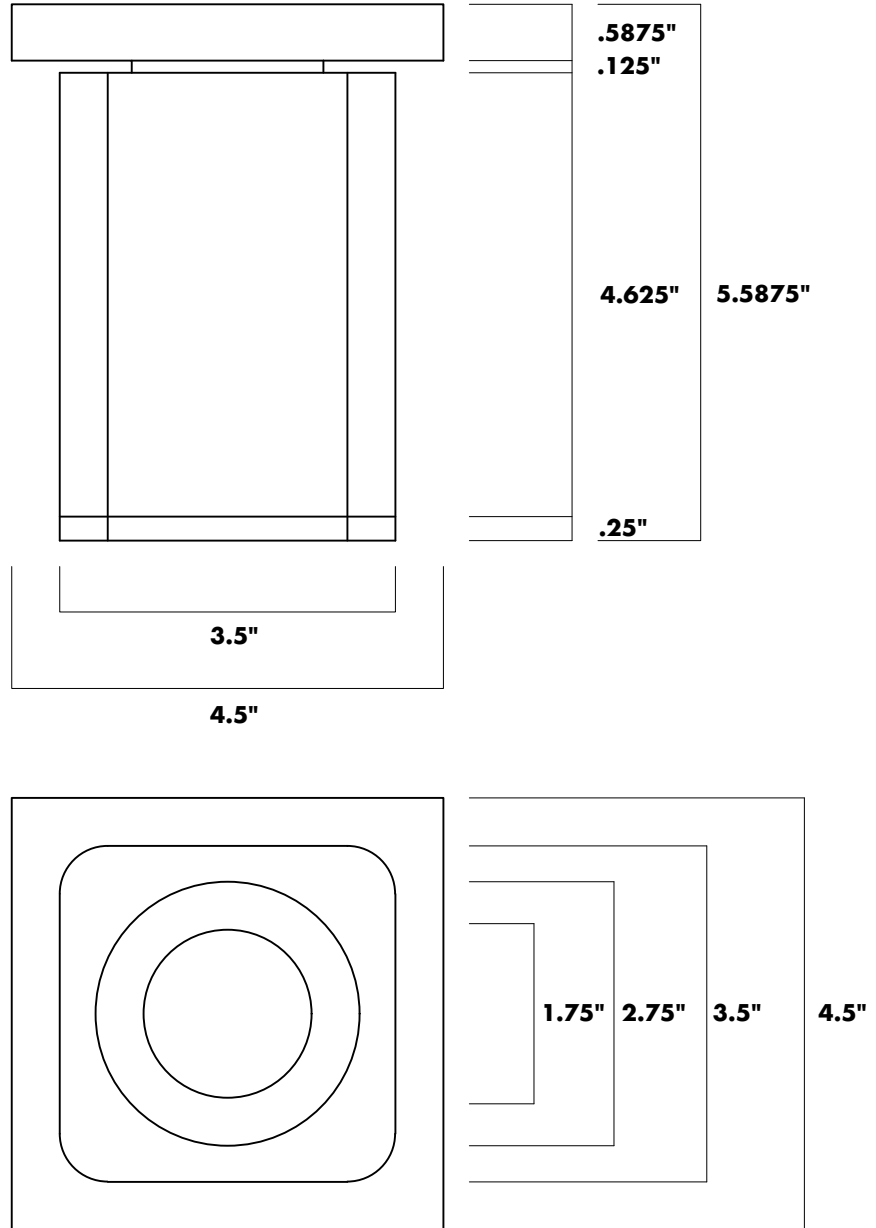

park studio

clive flush mount

park studio

clive flush mount

DIMENSIONS

W / 3.5"
D / 3.5"
OH / 5.5875"
Canopy / 4.5"

ELECTRICAL

Socket / (1) GU10
Voltage / 120v
Max Watt / 60

BULB

7 Watt
GU10
120v
500 Lumens
2700K or
3000K

CERT

UL / cUL
E475910

FINISHES

- Black
- Aluminum
- White

NOTES

GU10 Bulb Included;
Specify Color Temp
When Ordering