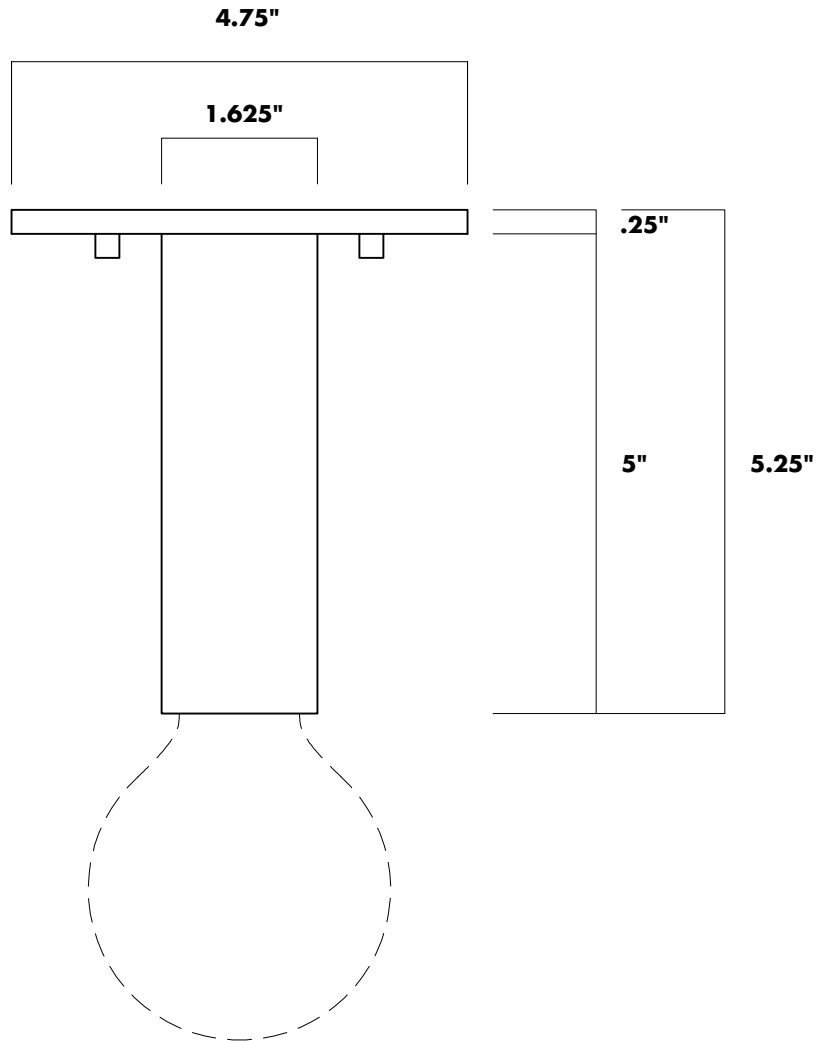

park studio

millbrae flush mount

park studio

millbrae flush mount

DIMENSIONS

Dia / 1.625"
OH / 5.25"
Canopy / 4.75"

ELECTRICAL

Socket / (1) E26
Voltage / 120v
Max Watt / 60

CERT

UL / cUL
E475910

FINISHES

- Black
- Aluminum
- Brass
- White

NOTES

Bulb Photographed
is G25; Not Included
Made in Dallas, TX