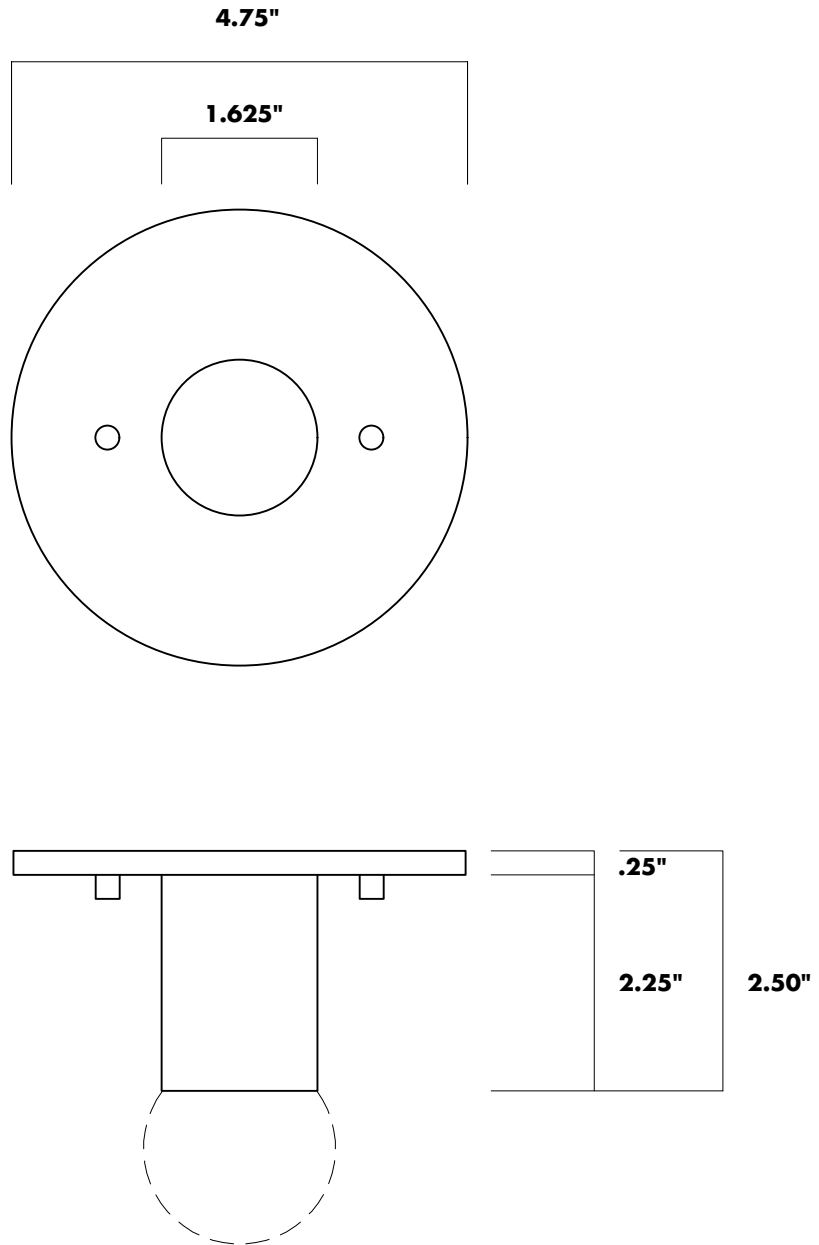

park studio

colfax flush mount

park studio

colfax flush mount

DIMENSIONS

Dia / 1.625"
OH / 2.5"
Canopy / 4.75"

ELECTRICAL

Socket / (1) E26
Voltage / 120v
Max Watt / 60

CERT

UL / cUL
E475910

FINISHES

- Black
- Aluminum
- Brass
- White

NOTES

Bulb Photographed
is G25; Not Included
Made in Dallas, TX