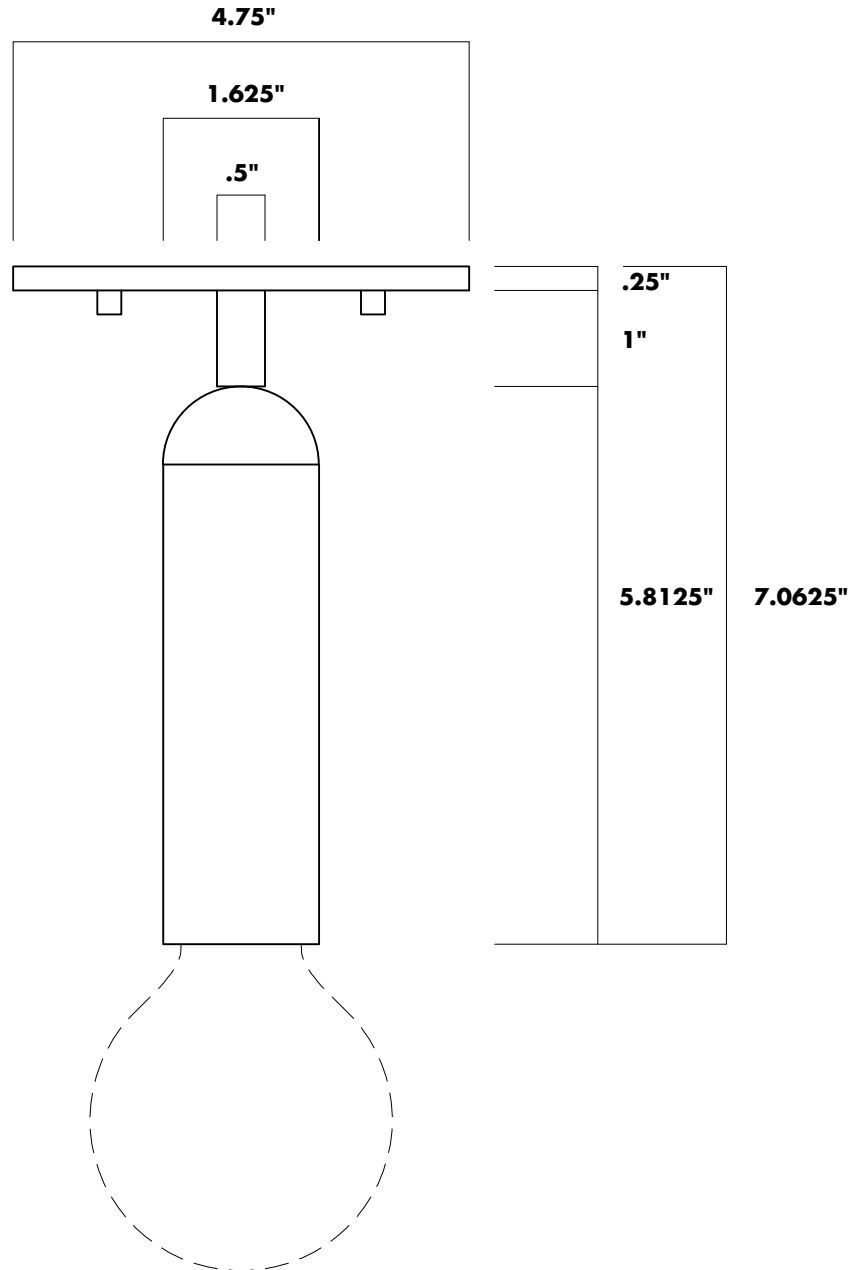

park studio

bellmont flush mount

park studio

bellmont flush mount

DIMENSIONS

Dia / 1.625"
OH / 7.0625"
Canopy / 4.75"

ELECTRICAL

Socket / (1) E26
Voltage / 120v
Max Watt / 60

CERT

UL / cUL
E475910

FINISHES

- Black
- Aluminum
- Brass
- White

NOTES

Bulb Photographed
is G25; Not Included
Made in Dallas, TX