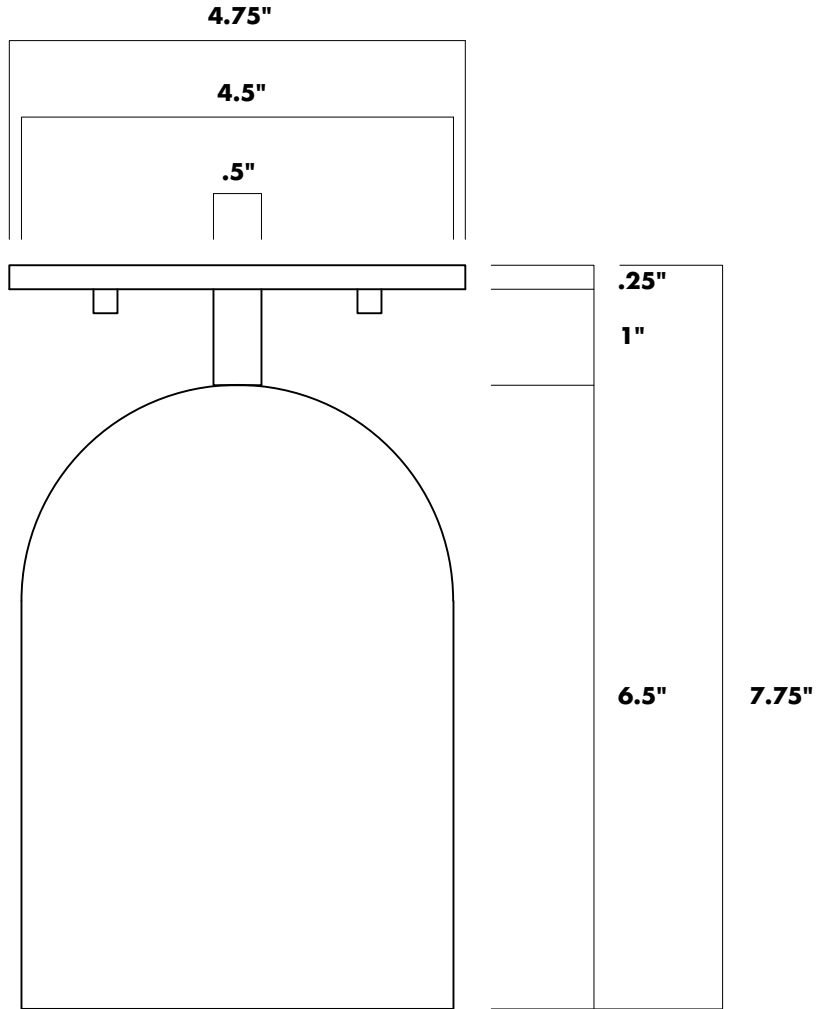

park studio

arcata flush mount

park studio

arcata flush mount

DIMENSIONS

Dia / 4.5"
OH / 7.75"
Canopy / 4.75"

ELECTRICAL

Socket / (1) E26
Voltage / 120v
Max Watt / 60