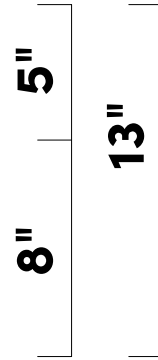

park studio

novato sconce

3.375"

4.75"

DIMENSIONS

W / 4.75"
Proj / 3.375"
OH / 13"
Canopy Dia / 4.75"

ELECTRICAL

Socket / (2) E26
Voltage / 120v
Max Watt / 60

FINISHES

- Black
- Brass

CERTIFICATIONS

NOTES

Bulb Not Included
Made in Dallas, TX