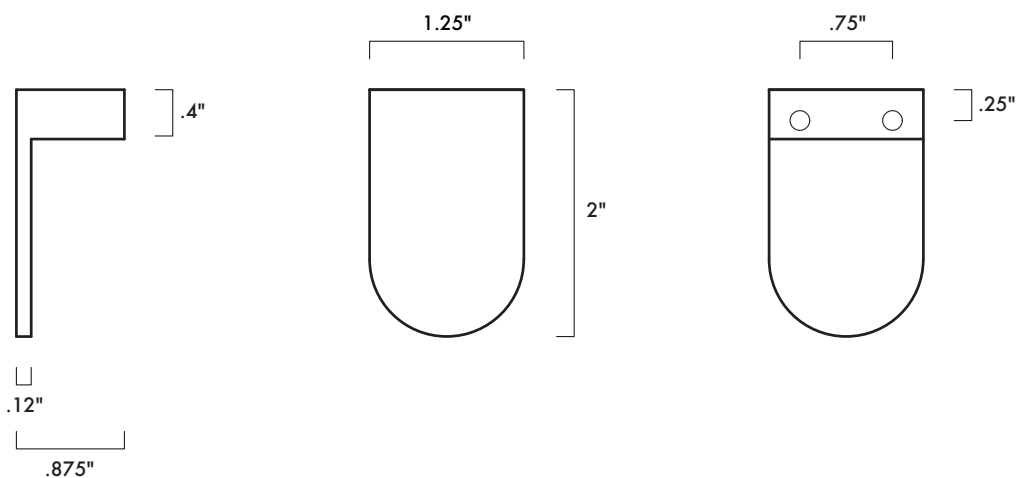

## DIMENSIONS

Width / 1.25"  
Height / 2"  
Projection / .875"  
On Center / .75"

## NOTES

For flush mount installations, drill pilot holes 1/4" from edge of cabinet door

Made in Dallas, TX

Designed by  
Sarah Sherman Samuel