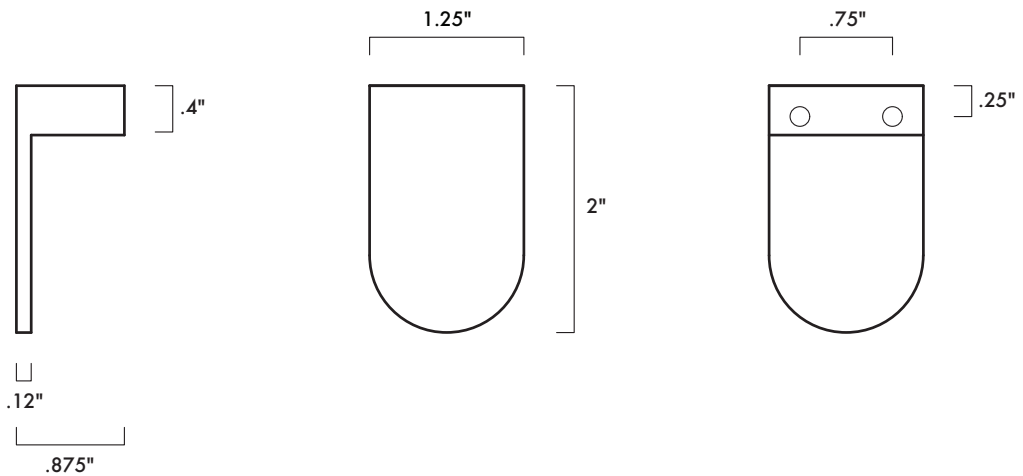

## DIMENSIONS

Width / 1.25"  
Height / 2"  
Projection / .875"  
On Center / .75"

## NOTES

For flush mount installations, drill pilot holes 1/4" from edge of cabinet door

Made in Dallas, TX

Designed by  
Sarah Sherman Samuel