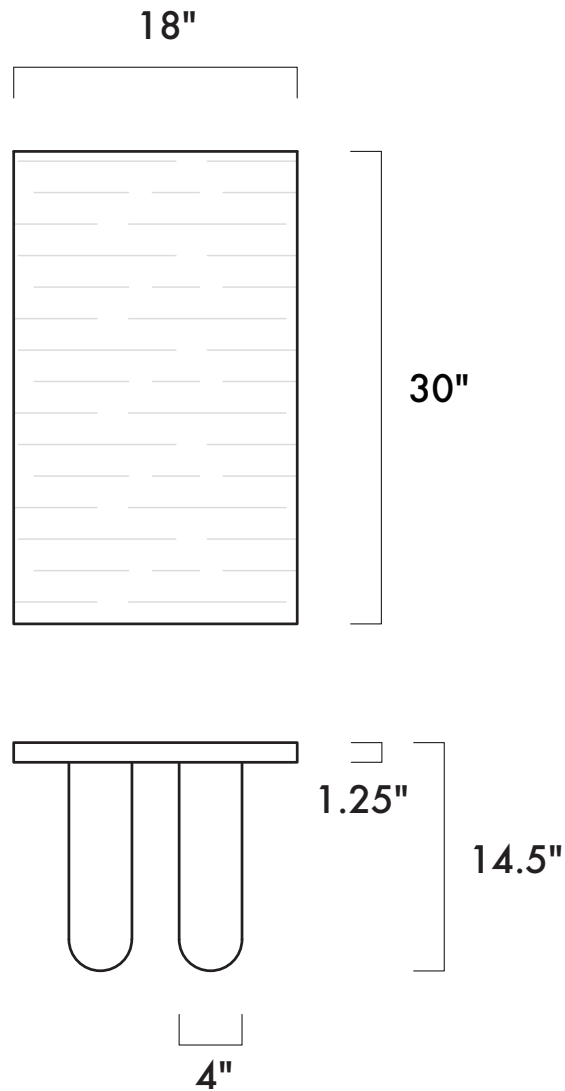

soto table small, tall

DIMENSIONS **SM**

Width / 30"
Depth / 18"
Height / 14.5"

FINISHES

● White Oak, with
flat polyurethane
lacquer

NOTES

chamfered edges,
ships freight,
assembly required

Made in Dallas, TX