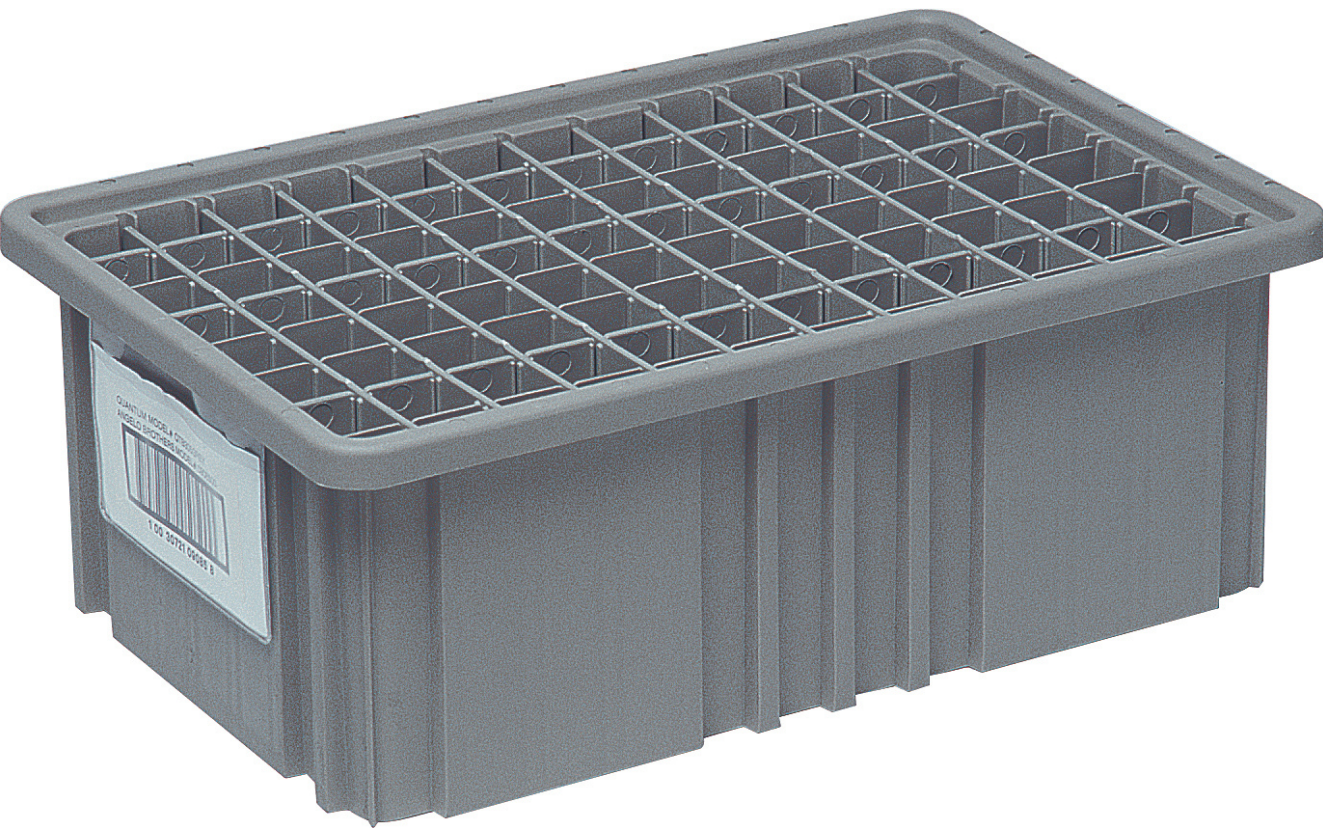

# Grid Container - Divider Configurations

## DG91025, DG91035, DG91050

- Maximum short dividers: 7
- Maximum long dividers: 5
- Creates 48 compartments/cells - 1-1/8" each

## DG92035, DG92050, DG92060, DG92080

- Maximum short dividers: 11
- Maximum long dividers: 7
- Creates 96 compartments/cells - 1-1/8" each

## DG93030, DG93060, DG93080, DG93120

- Maximum short dividers: 15
- Maximum long dividers: 11
- Creates 192 compartments/cells - 1-1/8" each