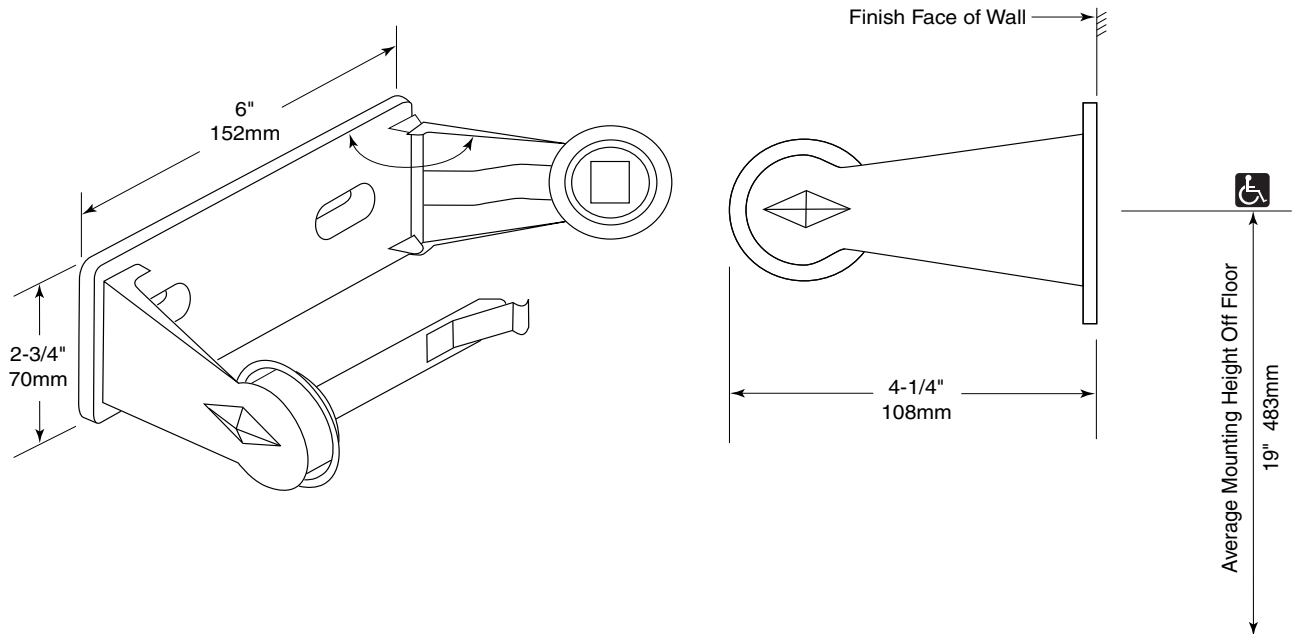

Date:

Project Name:

CONSTRUCTION:

Bright-polished chrome-plated steel. Theft-resistant locking device.

CAPACITY:

Holds standard core toilet tissue roll up to 5" (127mm) diameter.

OVERALL DIMENSIONS:

2-3/4" H x 6" W x 4-1/4" D (314 x 70 x 108mm)

Surface-Mounted Toilet Tissue Holder Single Roll shall be Model 22 of Gamco Commercial Restroom Accessories, A Division of Bobrick, Durant, OK