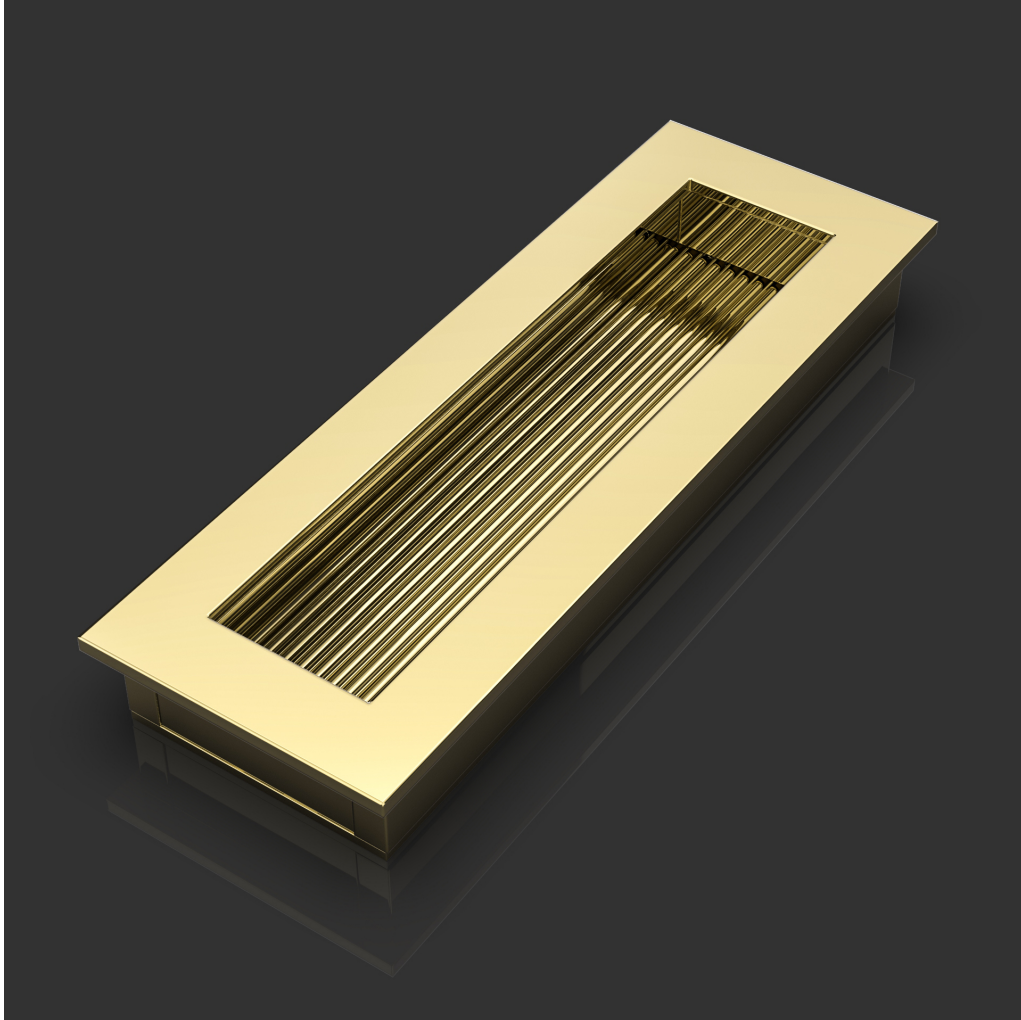

Oliver | Knights

— Architectural Hardware —
Established 1972

Product: Simon FP

Dimensions: 175x60/300x60mm

Available Finishes:

Brushed Brass, Polished Brass, Brushed Nickel, Polished Nickel, Brushed Chrome, Polished Chrome, Antique Brass, Black Bronze, Brushed Copper, Polished Copper

Lacquer Finishes available on request.

Best of British Engineering