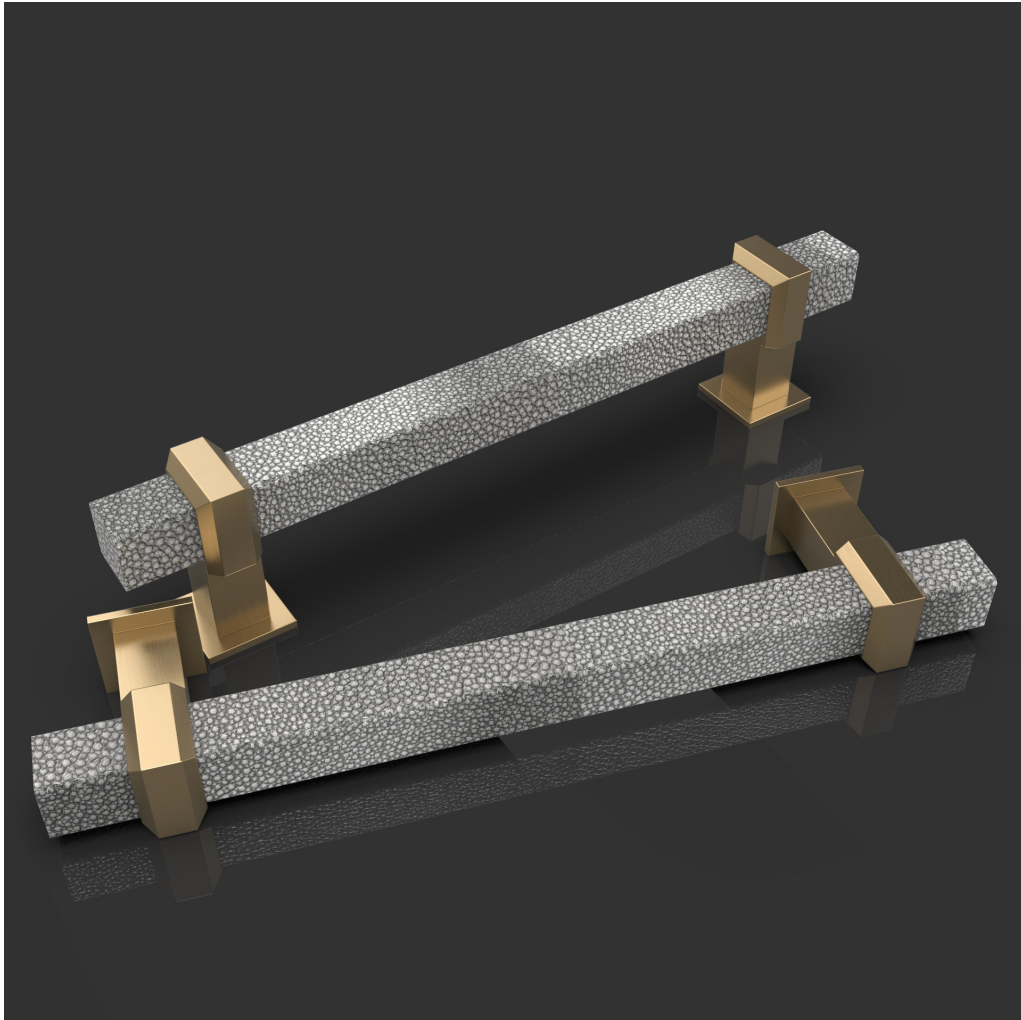

# Oliver | Knights

— Architectural Hardware —  
Established 1972

**Product:** Shagreen PH

**Dimensions:** 300/450/600/900mm

**Available Finishes:**

Brushed Brass, Polished Brass, Brushed Nickel, Polished Nickel, Brushed Chrome, Polished Chrome, Antique Brass, Black Bronze, Brushed Copper, Polished Copper

*Lacquer Finishes available on request.*

*Best of British Engineering*