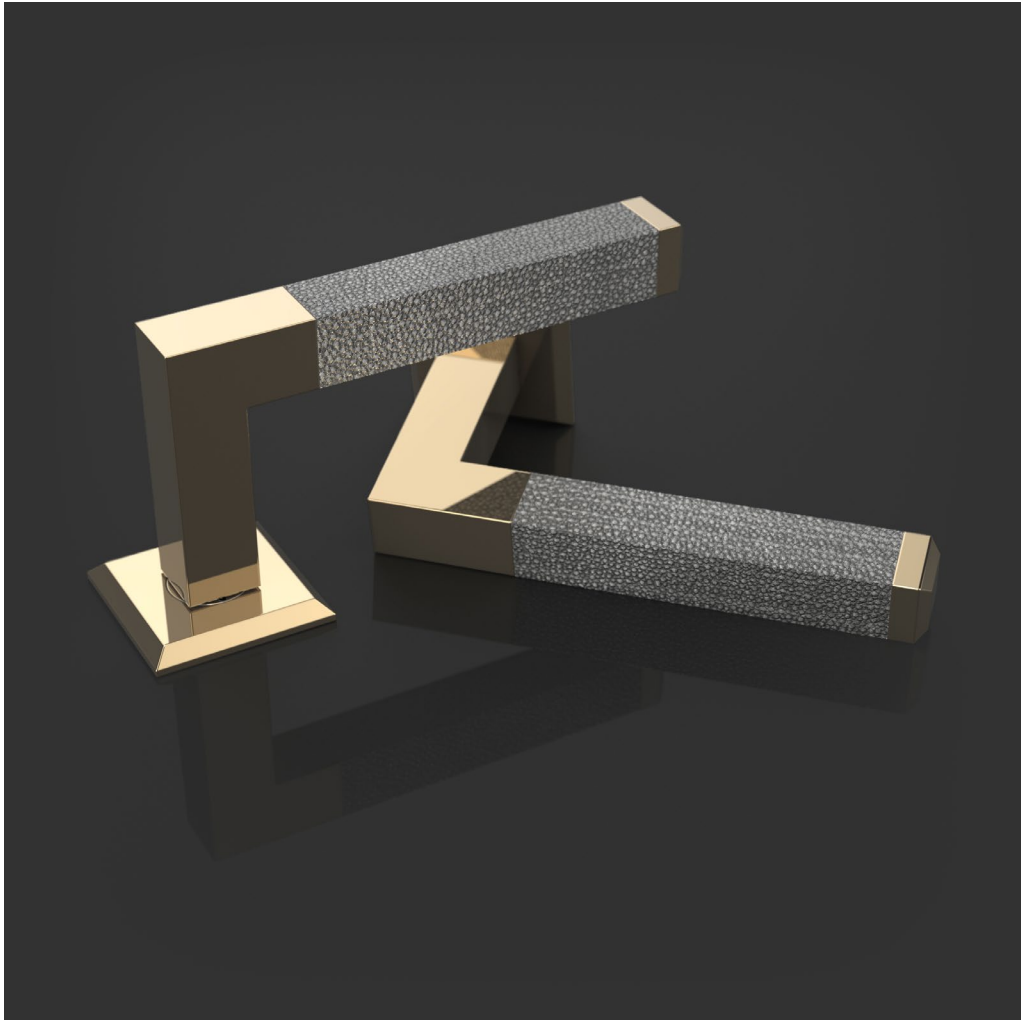

Oliver | Knights

— Architectural Hardware —
Established 1972

Product: Shagreen LH

Dimensions: 145x20x65mm

Available Finishes:

Brushed Brass, Polished Brass, Brushed Nickel, Polished Nickel, Brushed Chrome, Polished Chrome, Antique Brass, Black Bronze, Brushed Copper, Polished Copper

Lacquer Finishes available on request.

Best of British Engineering