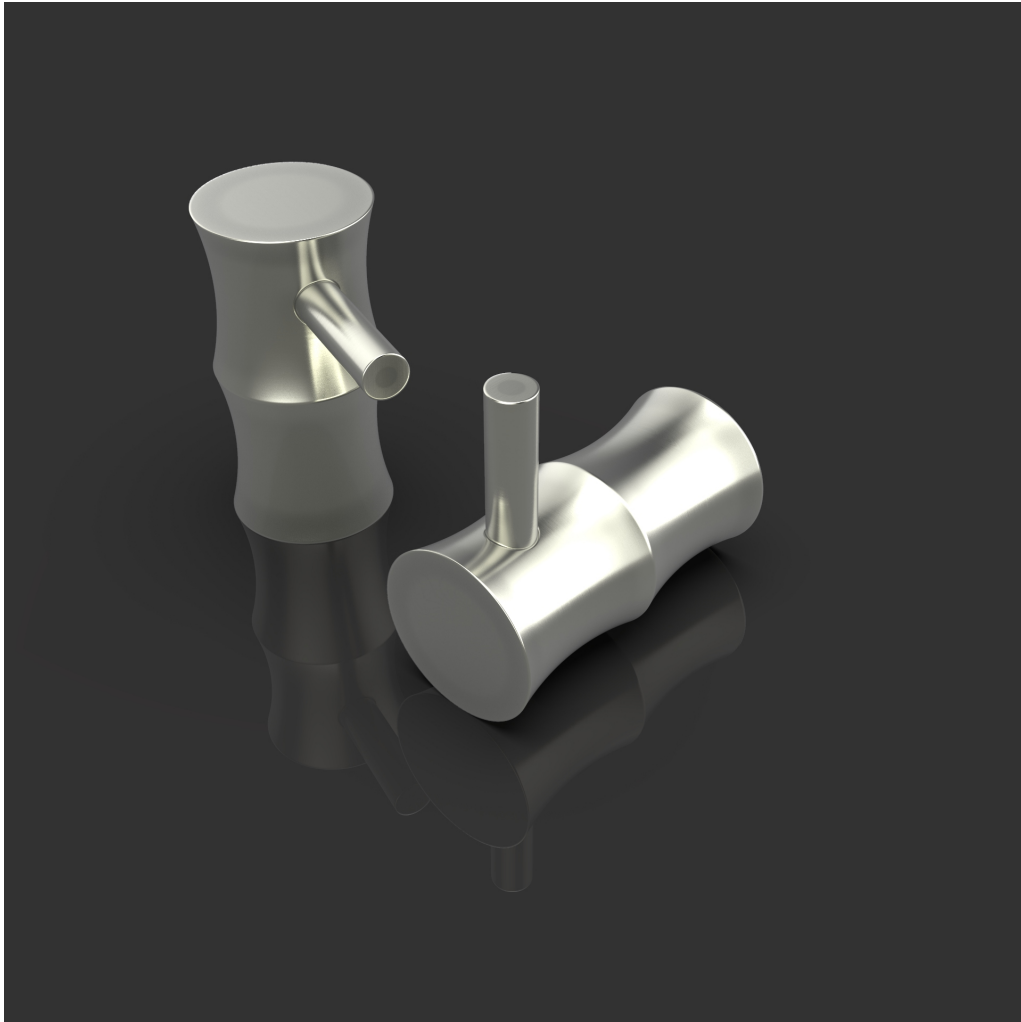

# Oliver | Knights

Architectural Hardware  
Established 1972

**Product:** Rex RH

**Dimensions:** 32x16x38mm

**Available Finishes:**

Brushed Brass, Polished Brass, Brushed Nickel, Polished Nickel, Brushed Chrome, Polished Chrome, Antique Brass, Black Bronze, Brushed Copper, Polished Copper

*Lacquer Finishes available on request.*

*Best of British Engineering*