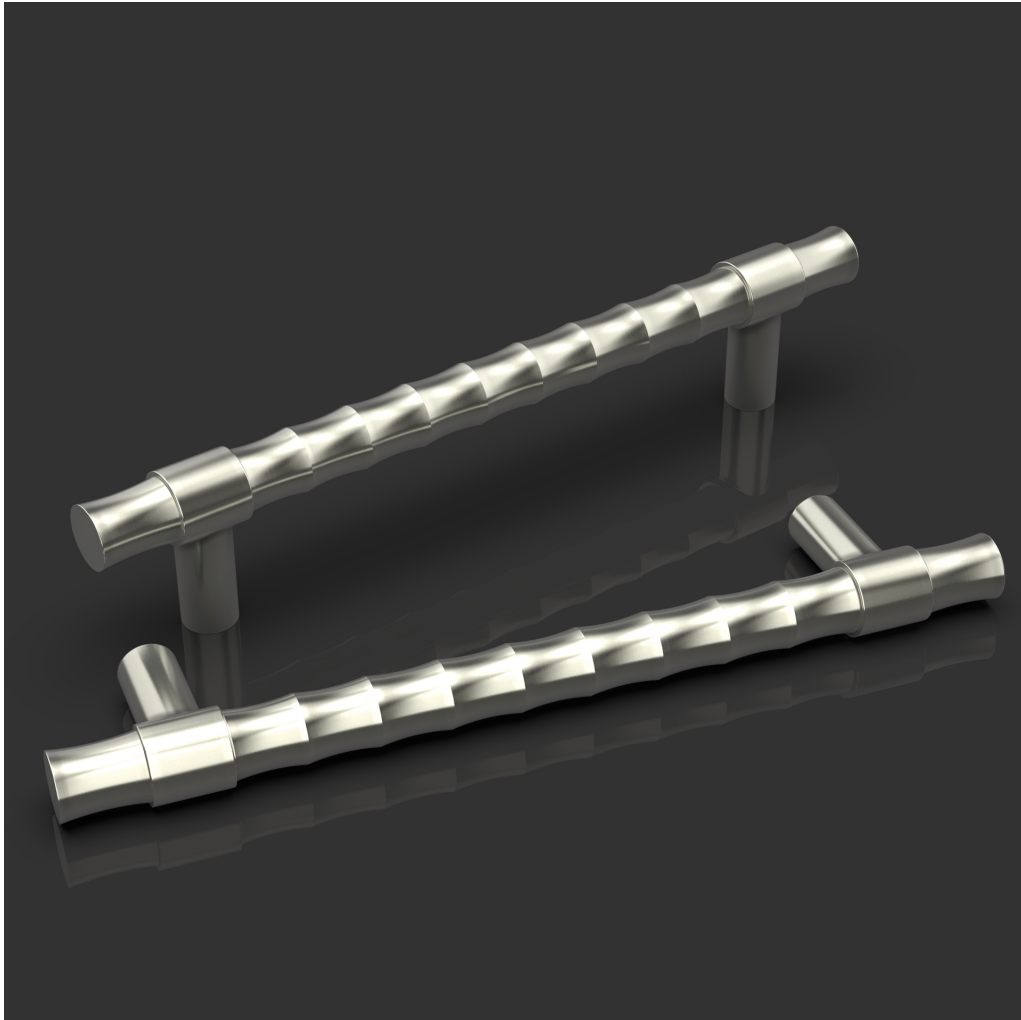

Oliver | Knights

— Architectural Hardware —
Established 1972

Product: Rex PH

Dimensions: 300/450/600/900mm

Available Finishes:

Brushed Brass, Polished Brass, Brushed Nickel, Polished Nickel, Brushed Chrome, Polished Chrome, Antique Brass, Black Bronze, Brushed Copper, Polished Copper

Lacquer Finishes available on request.

Best of British Engineering