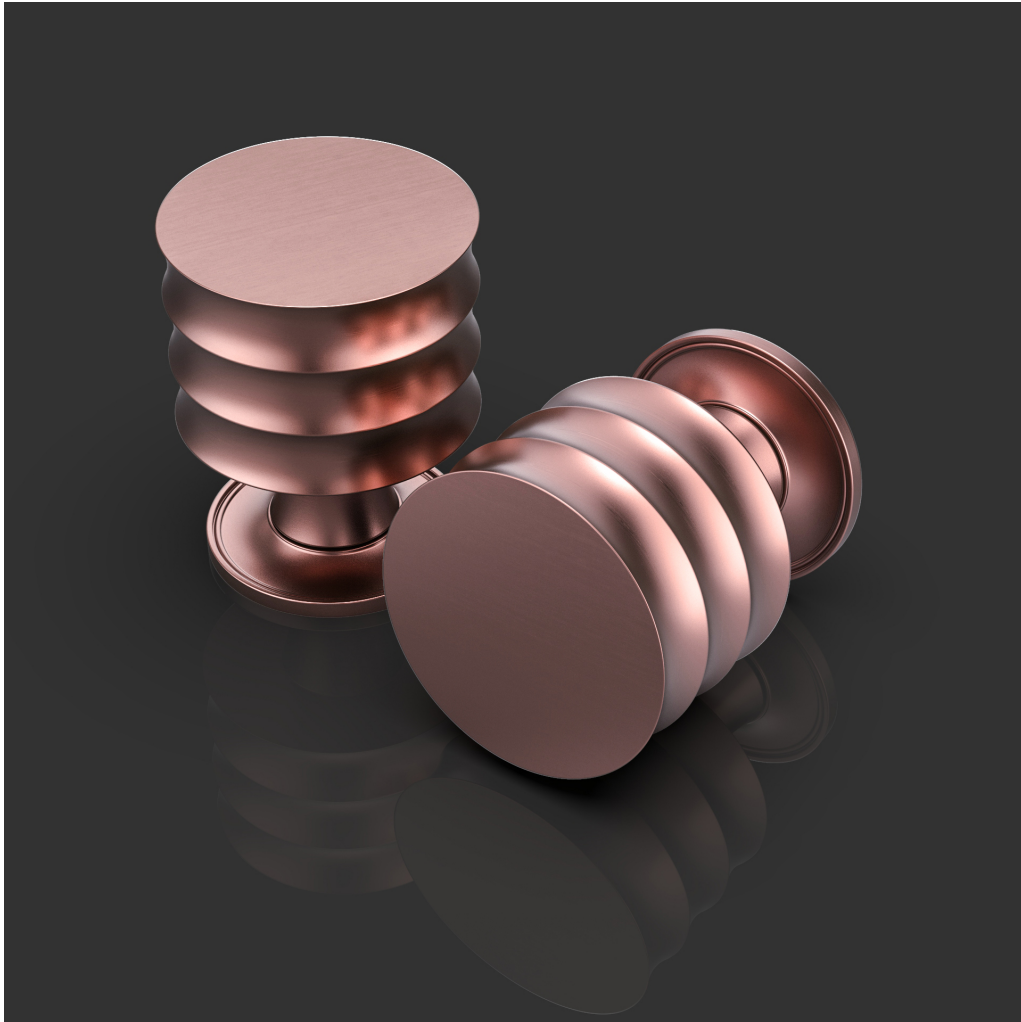

# Oliver | Knights

— Architectural Hardware —  
Established 1972

**Product:** Rex DK

**Dimensions:** 51/54/57/62/65/70mm

**Available Finishes:**

Brushed Brass, Polished Brass, Brushed Nickel, Polished Nickel, Brushed Chrome, Polished Chrome, Antique Brass, Black Bronze, Brushed Copper, Polished Copper

*Lacquer Finishes available on request.*

*Best of British Engineering*