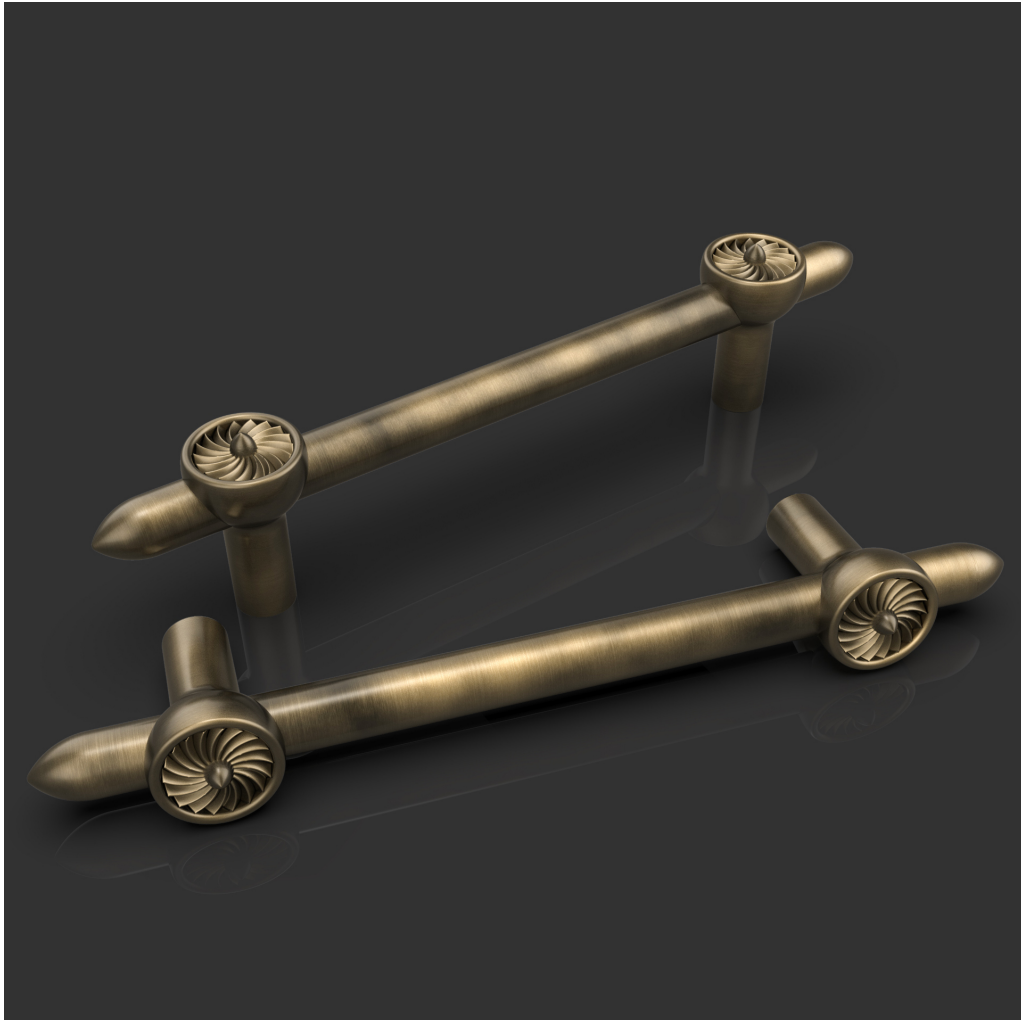

# Oliver | Knights

— Architectural Hardware —  
Established 1972

**Product:** Origins PH

**Dimensions:** 300/450/600/900mm

**Available Finishes:**

Brushed Brass, Polished Brass, Brushed Nickel, Polished Nickel, Brushed Chrome, Polished Chrome, Antique Brass, Black Bronze, Brushed Copper, Polished Copper

*Lacquer Finishes available on request.*

*Best of British Engineering*