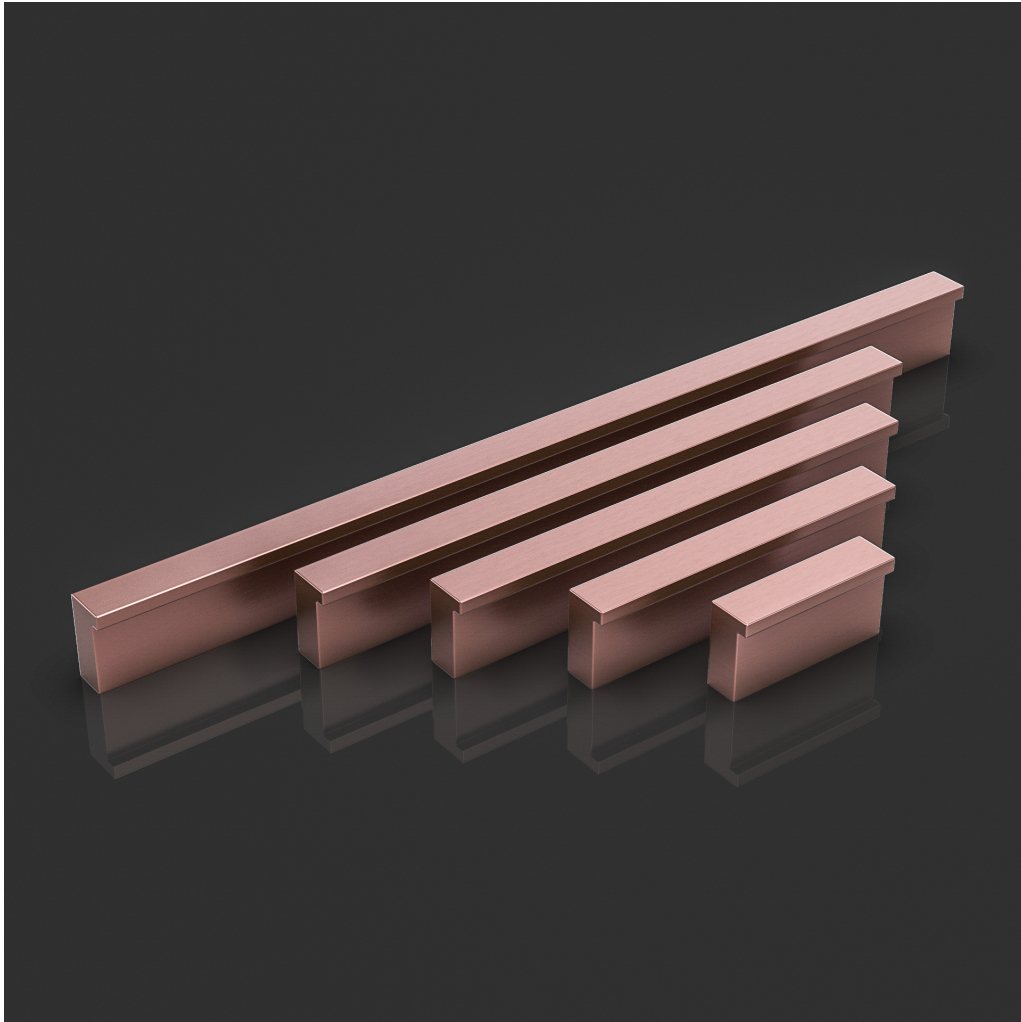

Oliver | Knights

— Architectural Hardware —
Established 1972

Product: Nev EP

Dimensions: 50/75/100/150/200mm

Available Finishes:

Brushed Brass, Polished Brass, Brushed Nickel, Polished Nickel, Brushed Chrome, Polished Chrome, Antique Brass, Black Bronze, Brushed Copper, Polished Copper

Lacquer Finishes available on request.

Best of British Engineering