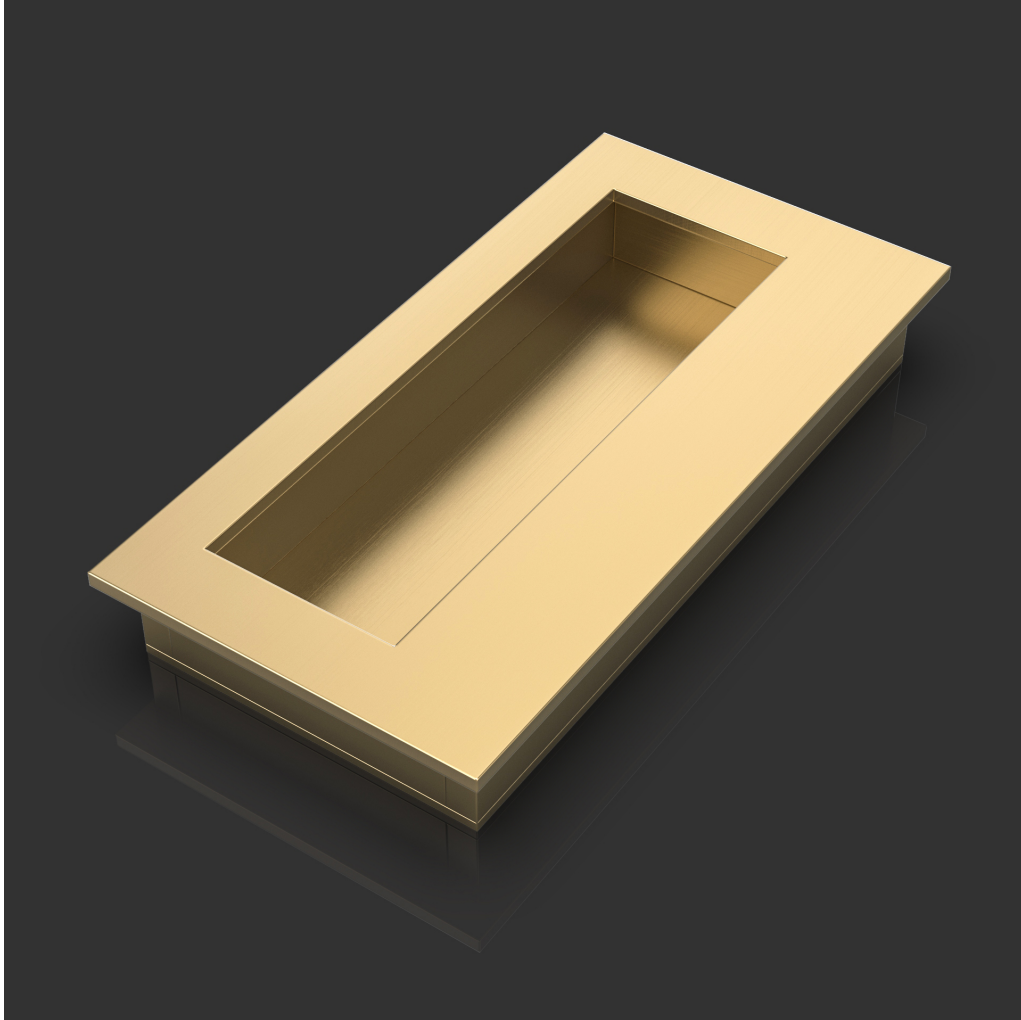

Oliver | Knights

— Architectural Hardware —
Established 1972

Product: Louis FP

Dimensions: 100/152/300mm

Available Finishes:

Brushed Brass, Polished Brass, Brushed Nickel, Polished Nickel, Brushed Chrome, Polished Chrome, Antique Brass, Black Bronze, Brushed Copper, Polished Copper

Lacquer Finishes available on request.

Best of British Engineering