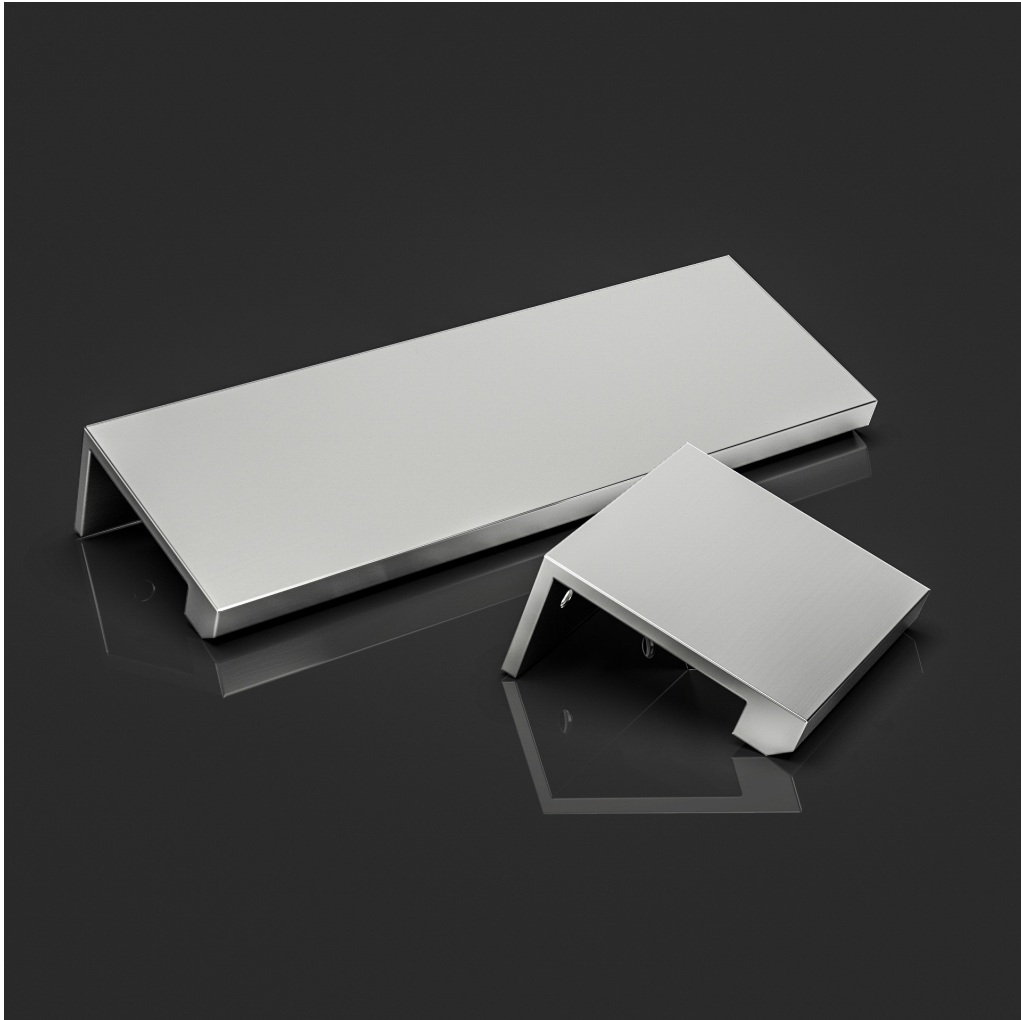

Oliver | Knights

Architectural Hardware
Established 1972

Product: Harriette EP

Dimensions: 50/75/100/150/200mm

Available Finishes:

Brushed Brass, Polished Brass, Brushed Nickel, Polished Nickel, Brushed Chrome, Polished Chrome, Antique Brass, Black Bronze, Brushed Copper, Polished Copper

Lacquer Finishes available on request.

Best of British Engineering