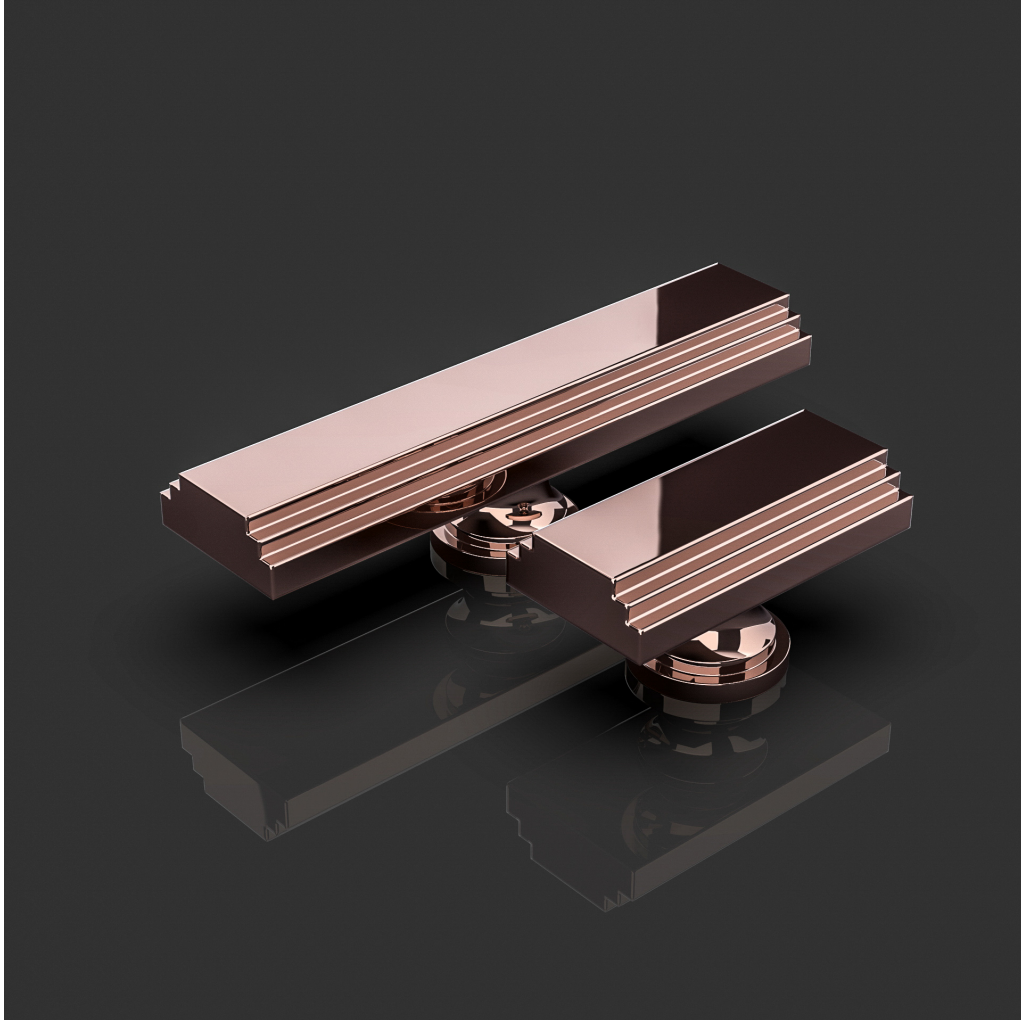

Oliver | Knights

— Architectural Hardware —
Established 1972

Product: Galanhead CH

Dimensions: 50/100mm

Available Finishes:

Brushed Brass, Polished Brass, Brushed Nickel, Polished Nickel, Brushed Chrome, Polished Chrome, Antique Brass, Black Bronze, Brushed Copper, Polished Copper

Lacquer Finishes available on request.

Best of British Engineering