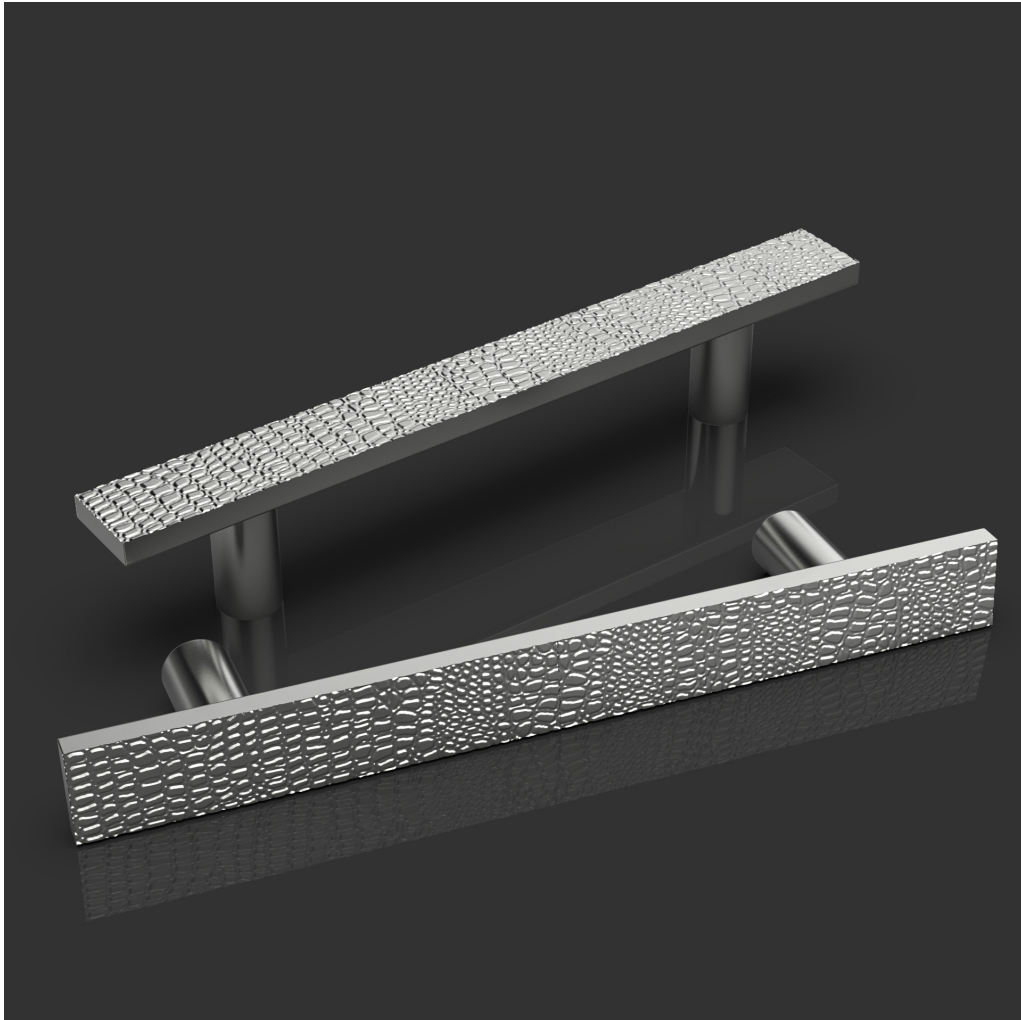

# Oliver | Knights

— Architectural Hardware —  
Established 1972

**Product:** Folcard PH

**Dimensions:** 300/450/600/900mm

**Available Finishes:**

Brushed Brass, Polished Brass, Brushed Nickel, Polished Nickel, Brushed Chrome, Polished Chrome, Antique Brass, Black Bronze, Brushed Copper, Polished Copper

*Lacquer Finishes available on request.*

*Best of British Engineering*