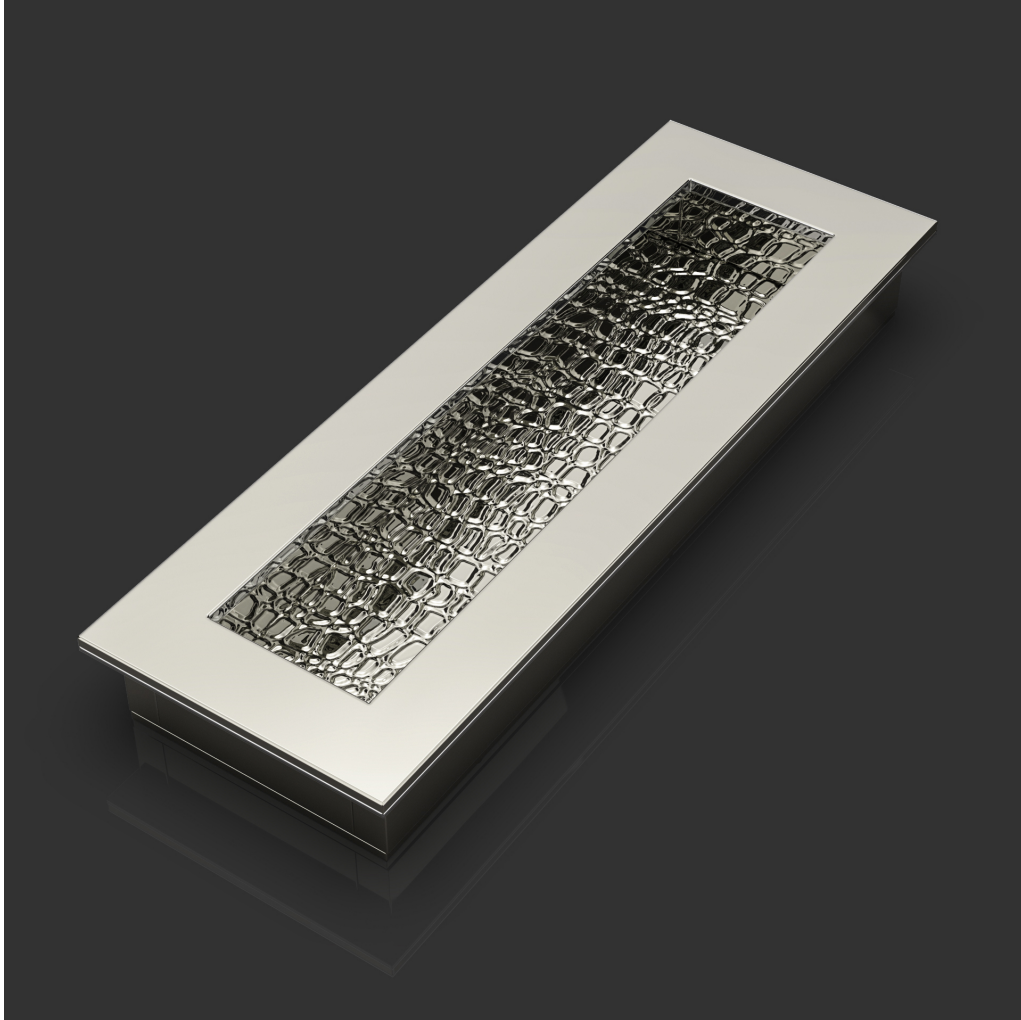

Oliver | Knights

Architectural Hardware
Established 1972

Product: Folcard FP

Dimensions: 175x60/300x60mm

Available Finishes:

Brushed Brass, Polished Brass, Brushed Nickel, Polished Nickel, Brushed Chrome, Polished Chrome, Antique Brass, Black Bronze, Brushed Copper, Polished Copper

Lacquer Finishes available on request.

Best of British Engineering