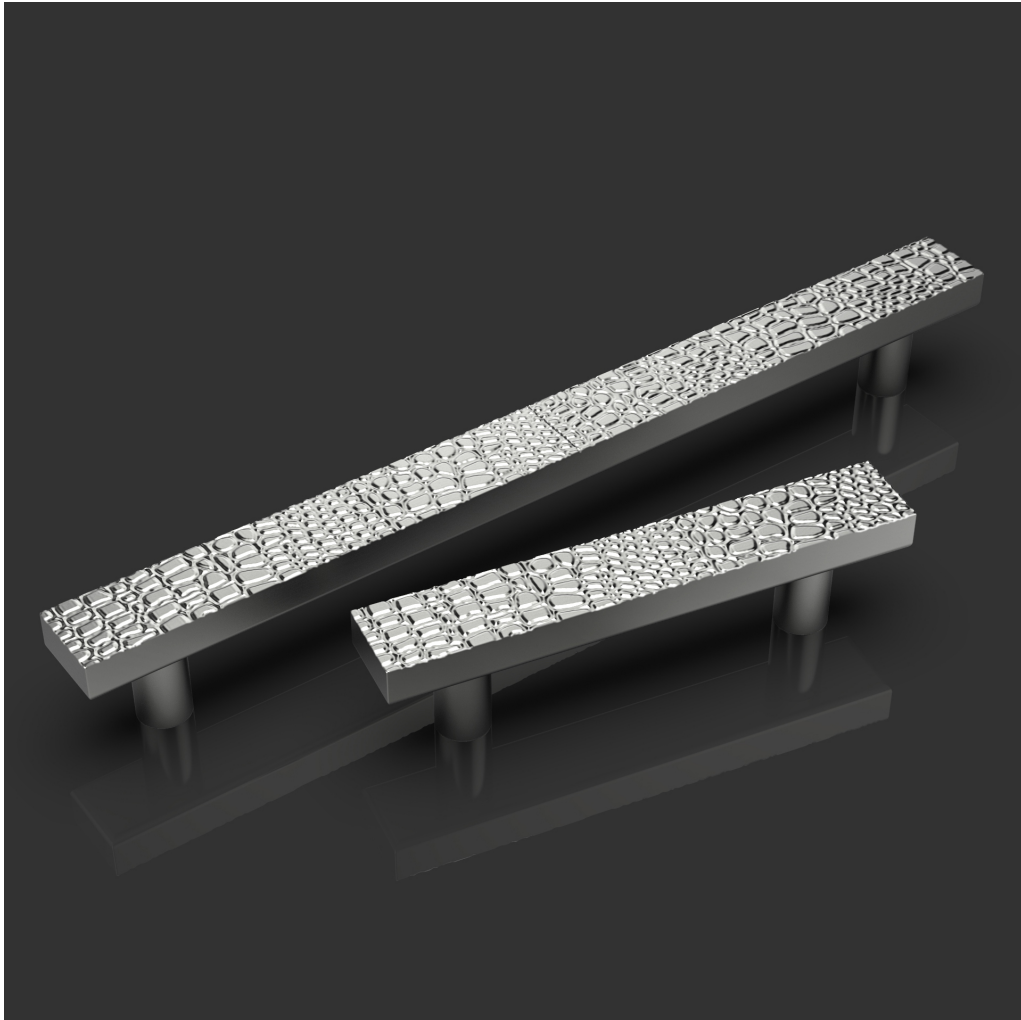

Oliver | Knights

— Architectural Hardware —
Established 1972

Product: Folcard CH II

Dimensions: 120/240/360mm

Available Finishes:

Brushed Brass, Polished Brass, Brushed Nickel, Polished Nickel, Brushed Chrome, Polished Chrome, Antique Brass, Black Bronze, Brushed Copper, Polished Copper

Lacquer Finishes available on request.

Best of British Engineering