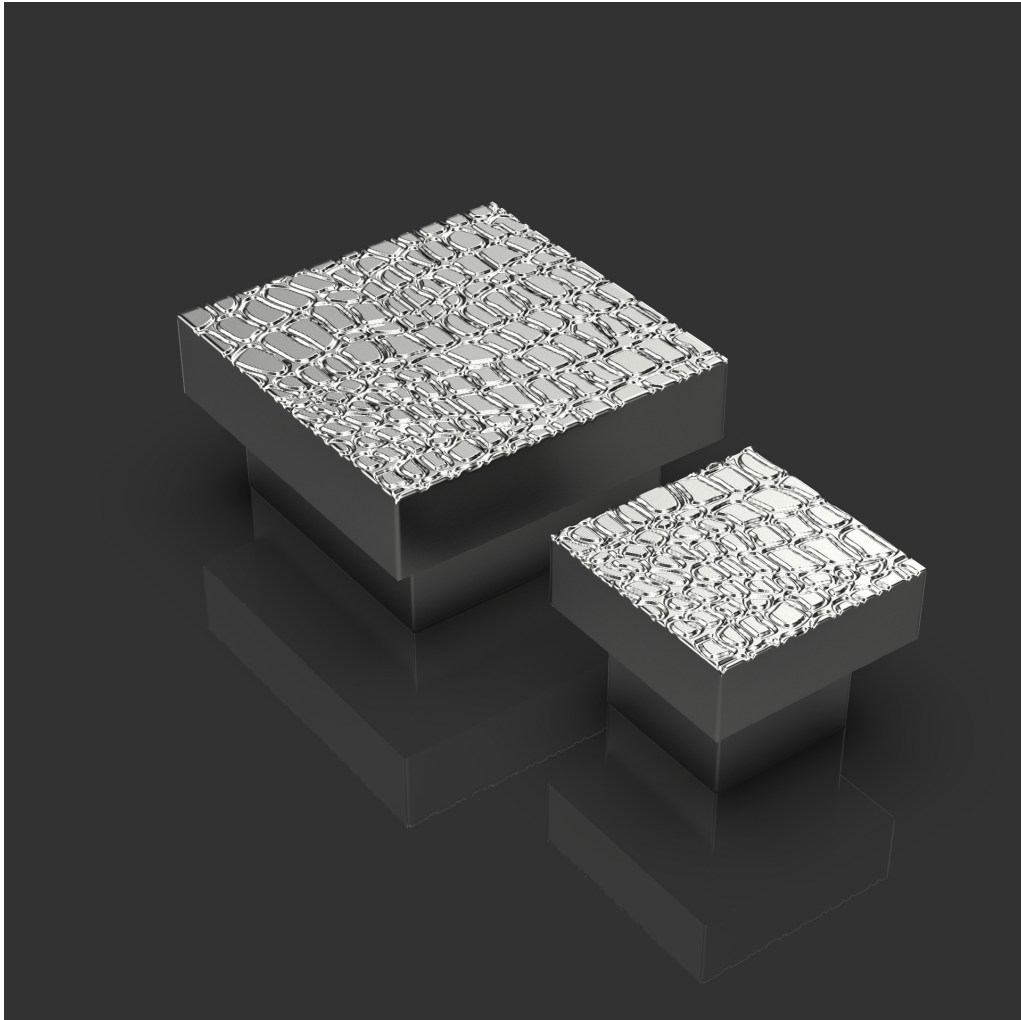

Oliver | Knights

— Architectural Hardware —
Established 1972

Product: Folcard CH I

Dimensions: 30/50mm Sq.

Available Finishes:

Brushed Brass, Polished Brass, Brushed Nickel, Polished Nickel, Brushed Chrome, Polished Chrome, Antique Brass, Black Bronze, Brushed Copper, Polished Copper

Lacquer Finishes available on request.

Best of British Engineering