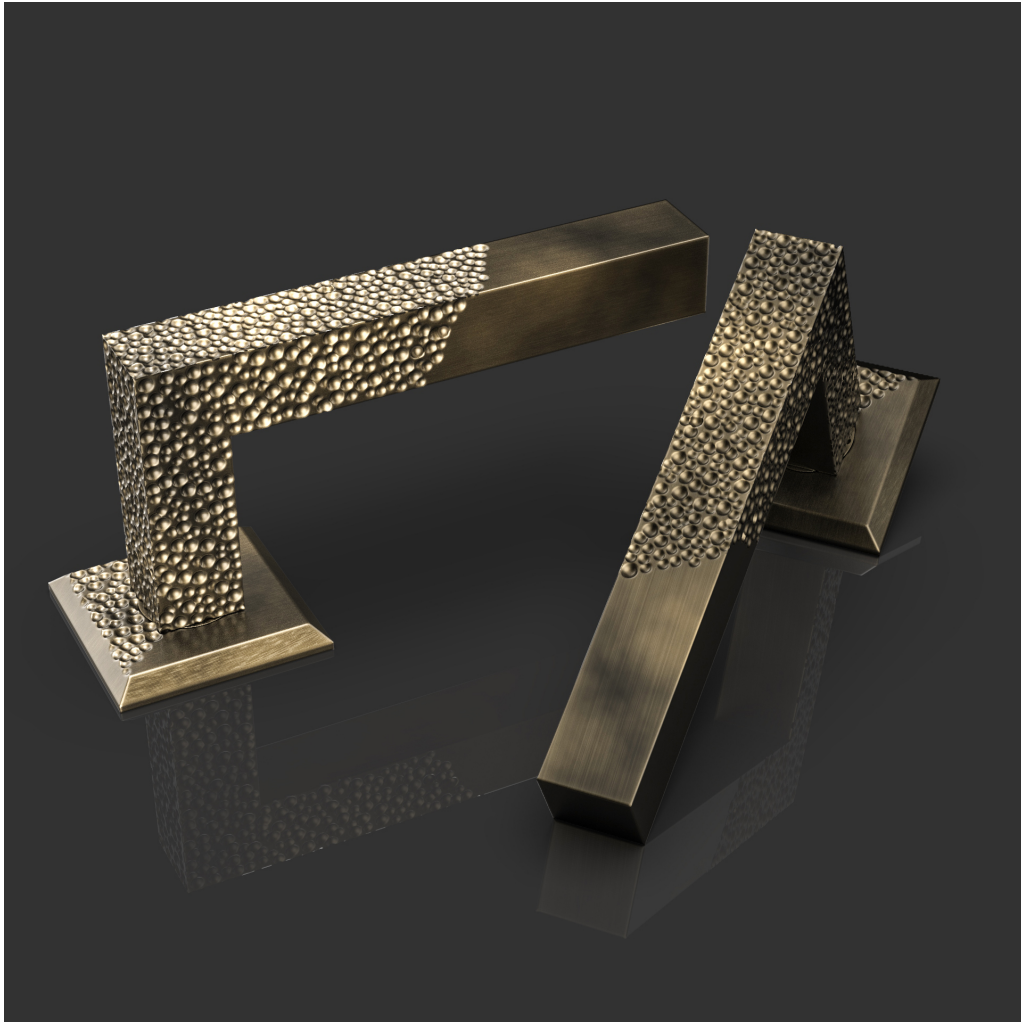

Oliver | Knights

— Architectural Hardware —
Established 1972

Product: Drake LH

Dimensions: 137x20x65mm

Available Finishes:

Brushed Brass, Polished Brass, Brushed Nickel, Polished Nickel, Brushed Chrome, Polished Chrome, Antique Brass, Black Bronze, Brushed Copper, Polished Copper

Lacquer Finishes available on request.

Best of British Engineering