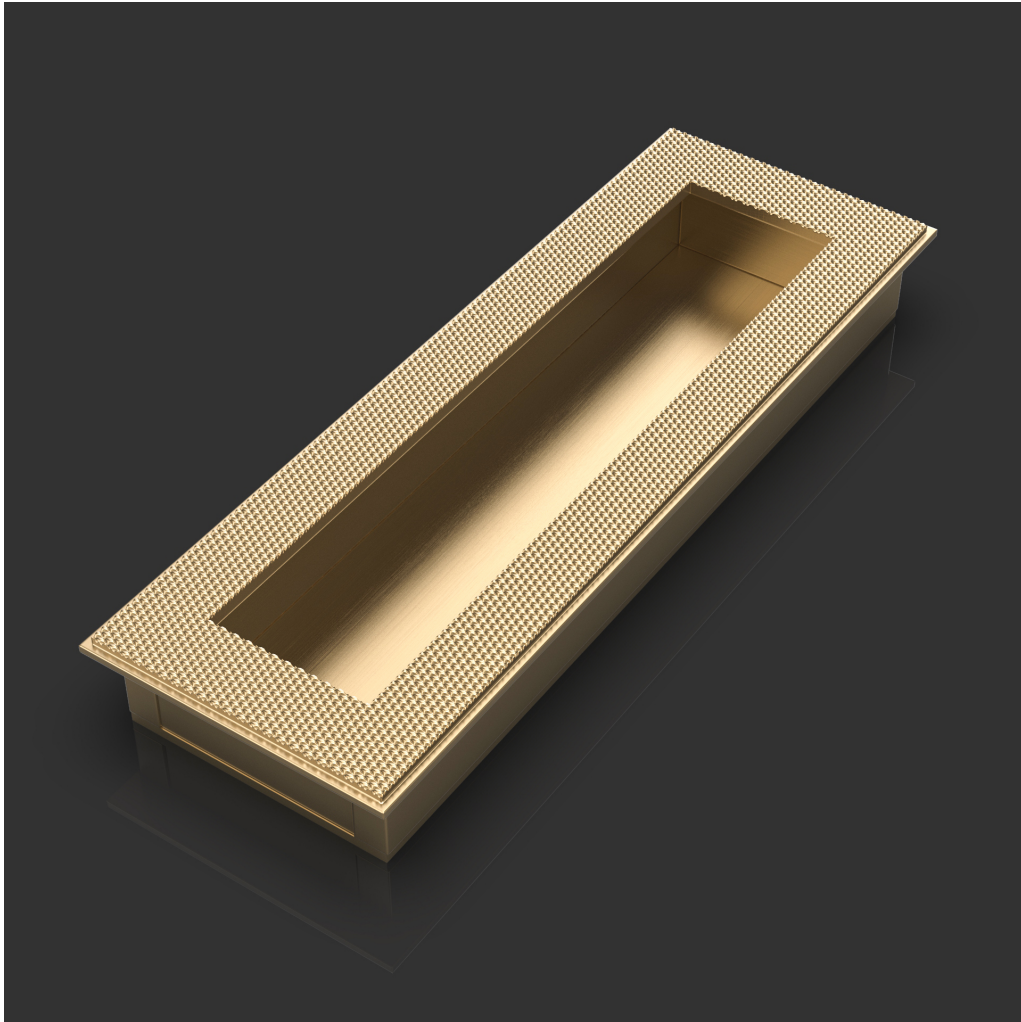

# Oliver | Knights

— Architectural Hardware —  
Established 1972

**Product:** Carlos FP

**Dimensions:** 175x60/300x60mm

**Available Finishes:**

Brushed Brass, Polished Brass, Brushed Nickel, Polished Nickel, Brushed Chrome, Polished Chrome, Antique Brass, Black Bronze, Brushed Copper, Polished Copper