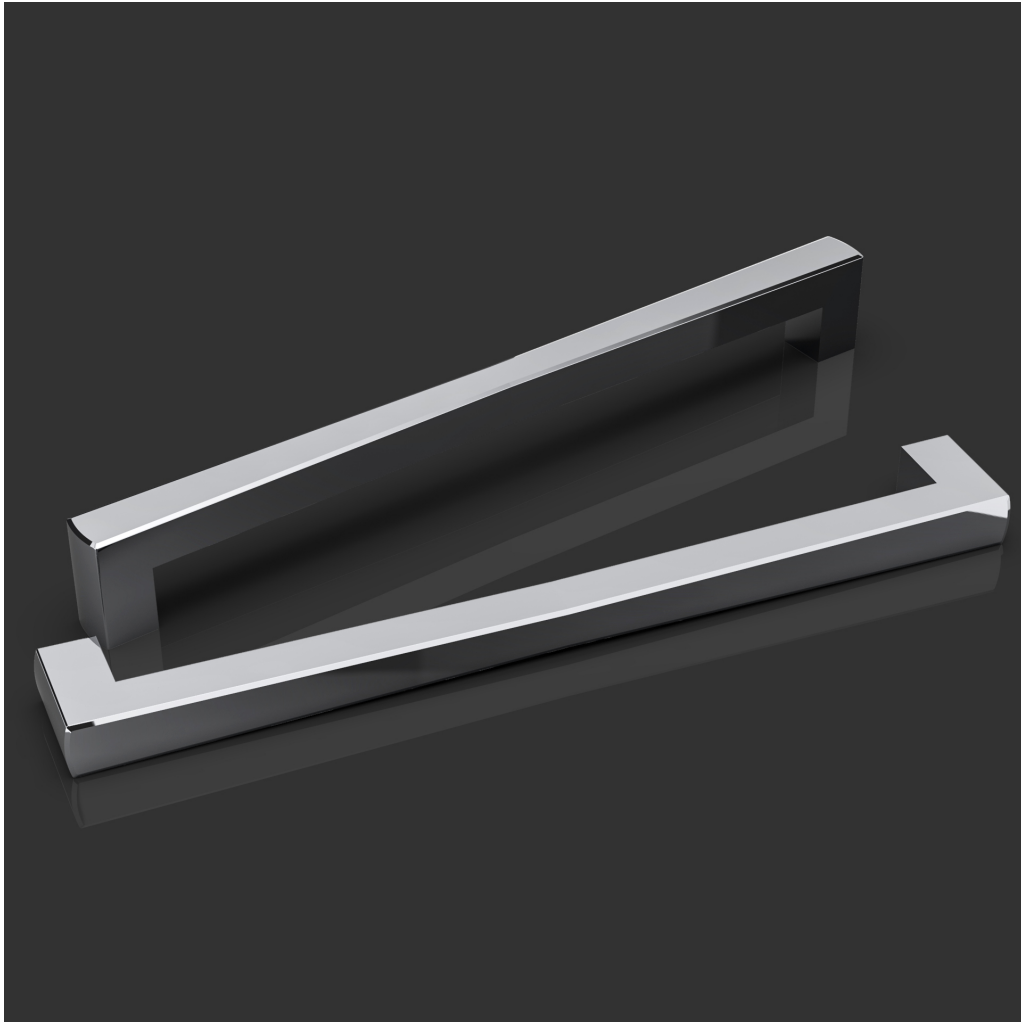

Oliver | Knights

— Architectural Hardware —
Established 1972

Product: Bow PH

Dimensions: 300/450/600/900mm

Available Finishes:

Brushed Brass, Polished Brass, Brushed Nickel, Polished Nickel, Brushed Chrome, Polished Chrome, Antique Brass, Black Bronze, Brushed Copper, Polished Copper

Lacquer Finishes available on request.

Best of British Engineering