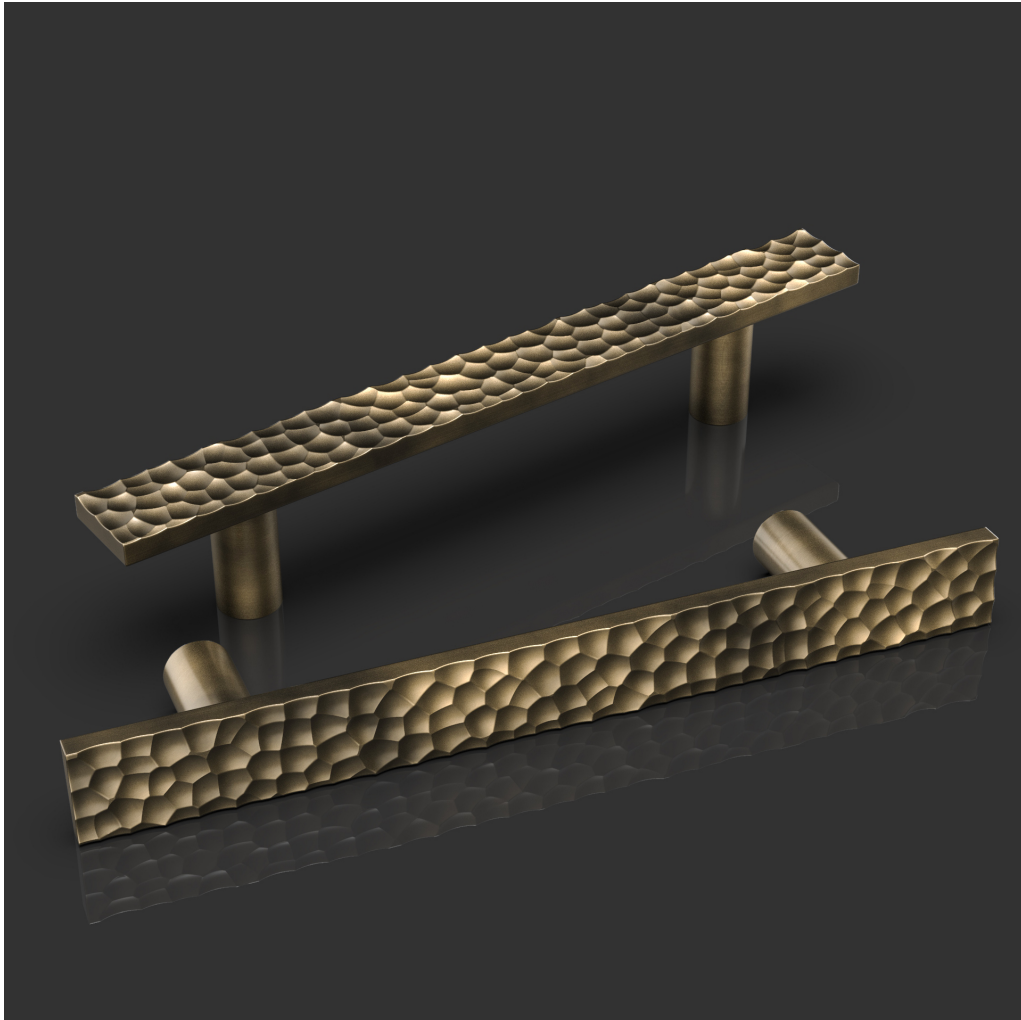

Oliver | Knights

— Architectural Hardware —
Established 1972

Product: Benjamin PH

Dimensions: 300/450/600/900mm

Available Finishes:

Brushed Brass, Polished Brass, Brushed Nickel, Polished Nickel, Brushed Chrome, Polished Chrome, Antique Brass, Black Bronze, Brushed Copper, Polished Copper

Lacquer Finishes available on request.

Best of British Engineering