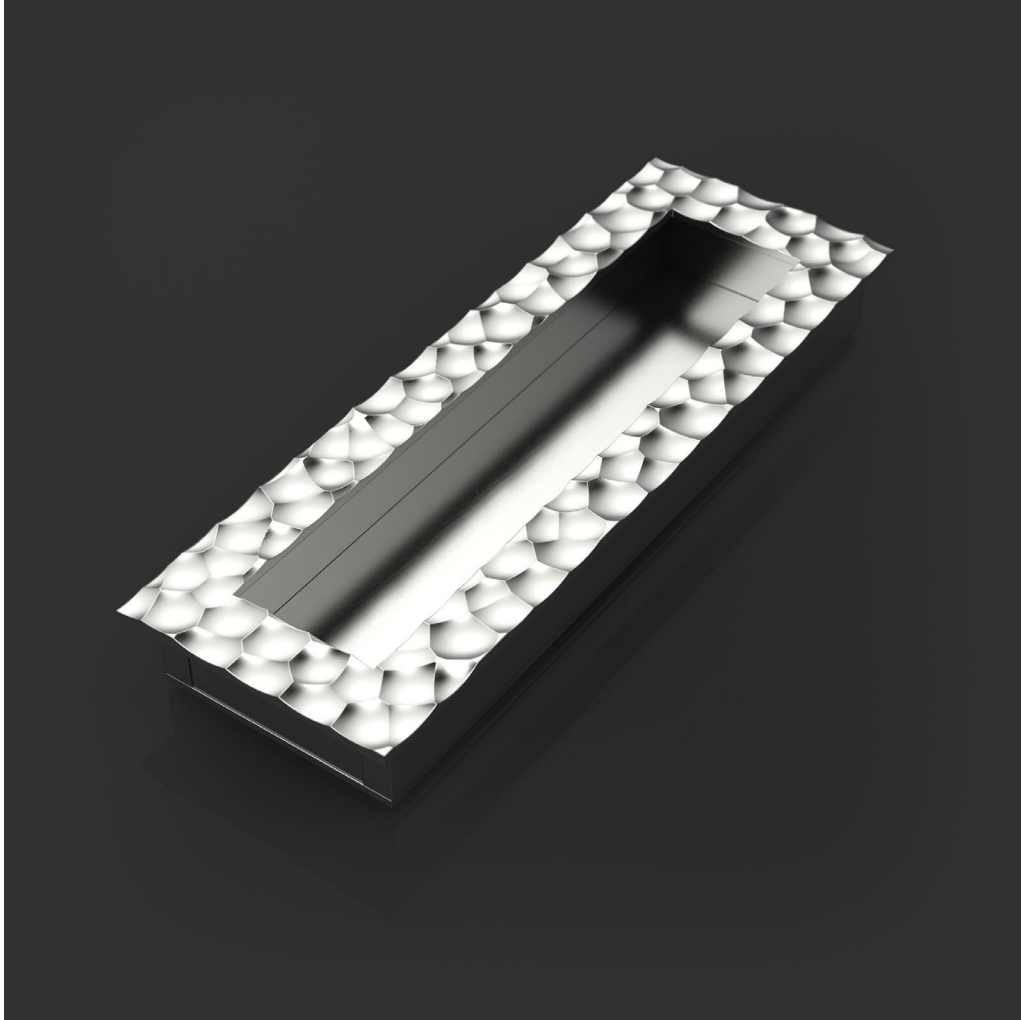

# Oliver | Knights

— Architectural Hardware —  
Established 1972

**Product:** Benjamin FP II

**Dimensions:** 175x60/300x60mm

**Available Finishes:**

Brushed Brass, Polished Brass, Brushed Nickel, Polished Nickel, Brushed Chrome, Polished Chrome, Antique Brass, Black Bronze, Brushed Copper, Polished Copper

*Lacquer Finishes available on request.*

*Best of British Engineering*