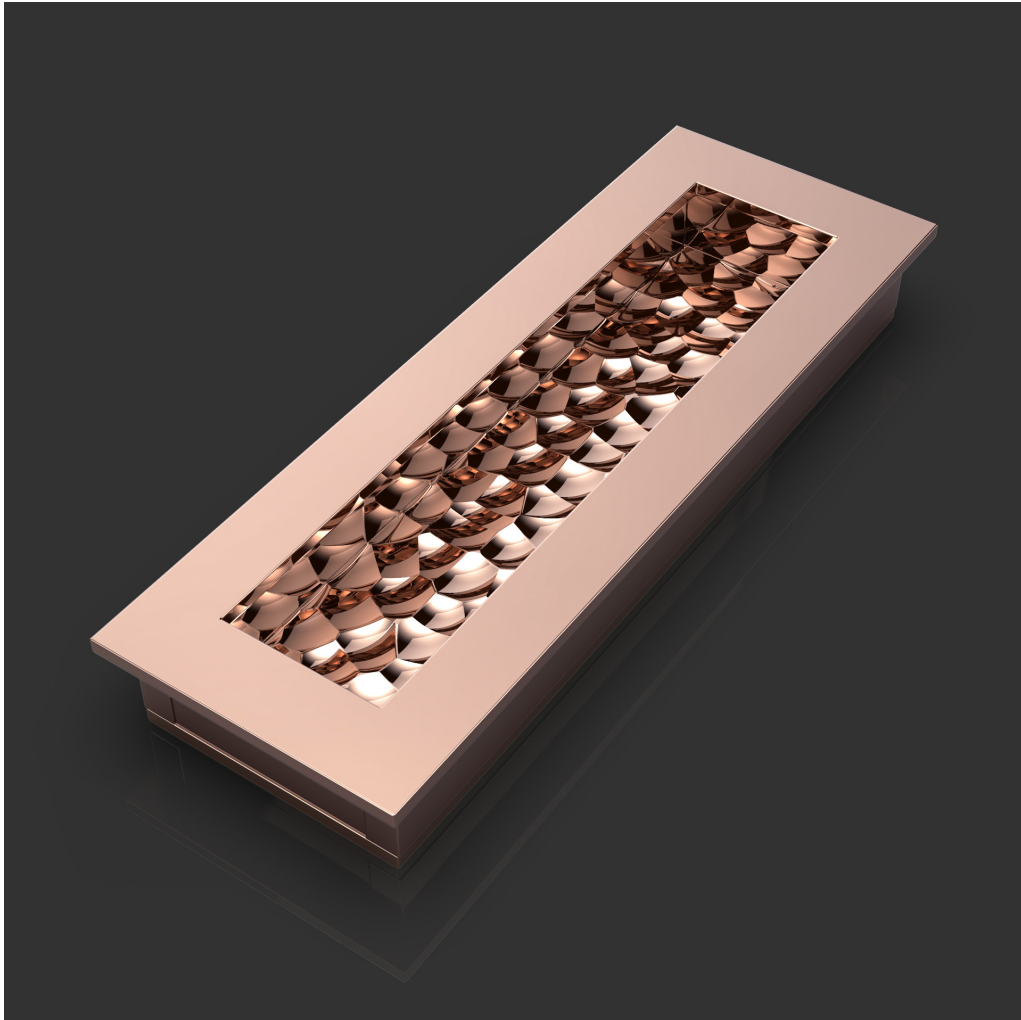

# Oliver | Knights

Architectural Hardware  
Established 1972

**Product:** Benjamin FP

**Dimensions:** 175x60/300x60mm

**Available Finishes:**

Brushed Brass, Polished Brass, Brushed Nickel, Polished Nickel, Brushed Chrome, Polished Chrome, Antique Brass, Black Bronze, Brushed Copper, Polished Copper

*Lacquer Finishes available on request.*

*Best of British Engineering*