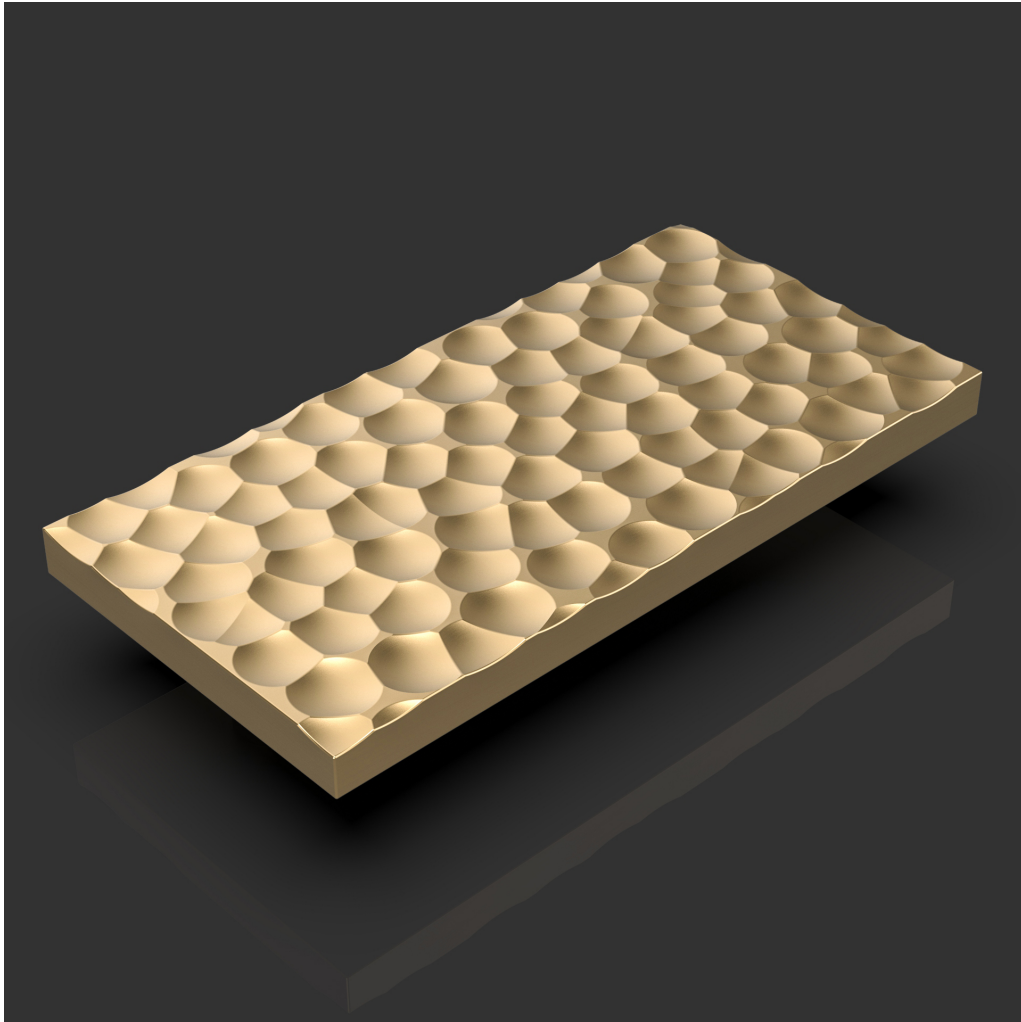

Oliver | Knights

— Architectural Hardware —
Established 1972

Product: Benjamin CP II

Dimensions: 75/100/150/200/250mm

Available Finishes:

Brushed Brass, Polished Brass, Brushed Nickel, Polished Nickel, Brushed Chrome, Polished Chrome, Antique Brass, Black Bronze, Brushed Copper, Polished Copper

Lacquer Finishes available on request.

Best of British Engineering