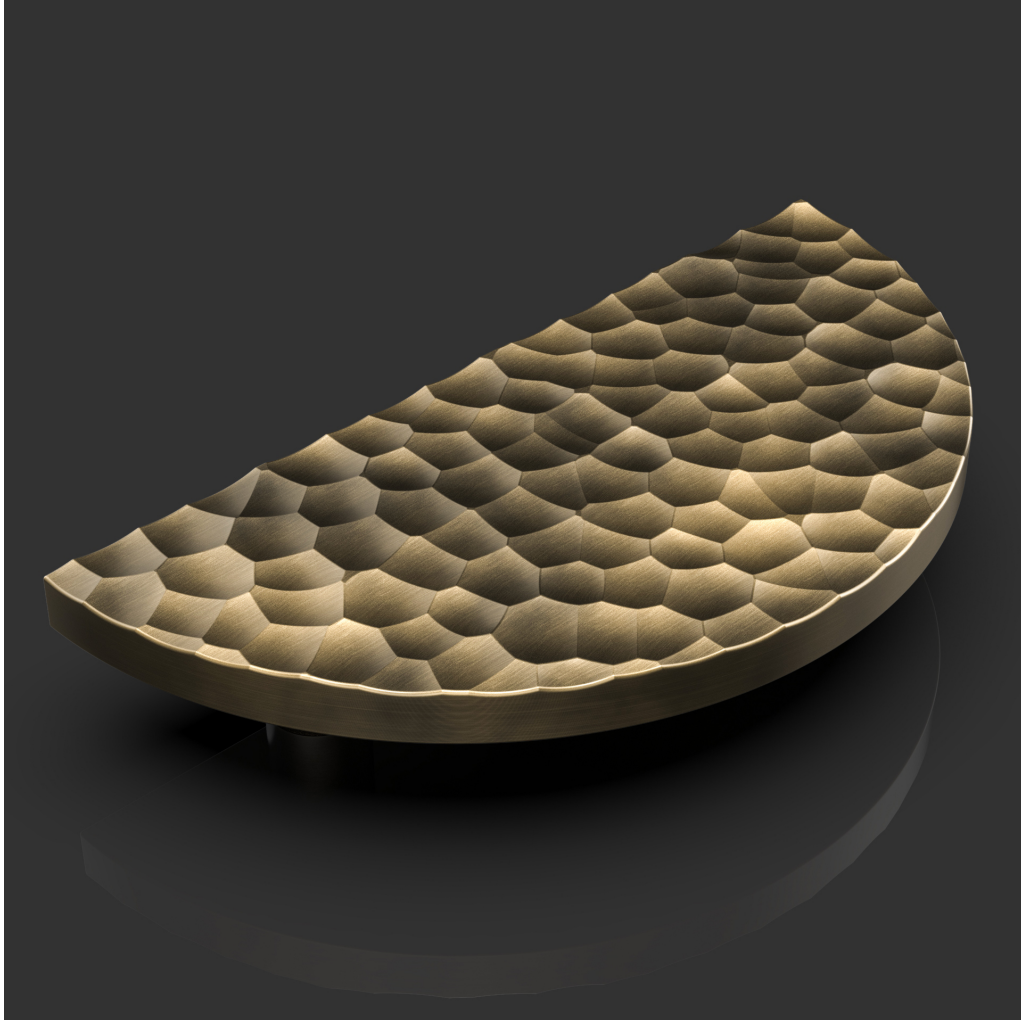

# Oliver | Knights

— Architectural Hardware —  
Established 1972

**Product:** Benjamin CP I

**Dimensions:** 75/100/150/200/250mm

**Available Finishes:**

Brushed Brass, Polished Brass, Brushed Nickel, Polished Nickel, Brushed Chrome, Polished Chrome, Antique Brass, Black Bronze, Brushed Copper, Polished Copper

*Lacquer Finishes available on request.*

*Best of British Engineering*