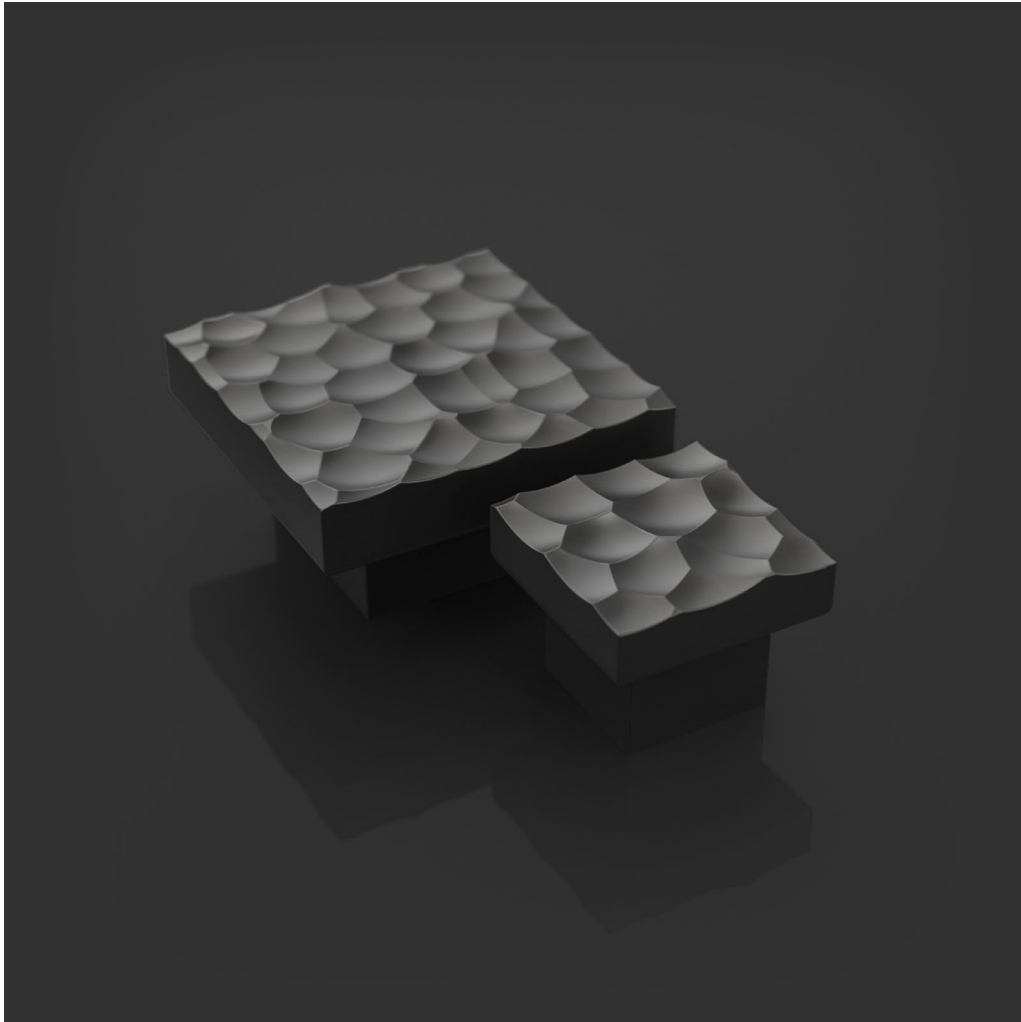

Oliver | Knights

— Architectural Hardware —
Established 1972

Product: Benjamin CH I

Dimensions: 30/50mm Sq.

Available Finishes:

Brushed Brass, Polished Brass, Brushed Nickel, Polished Nickel, Brushed Chrome, Polished Chrome, Antique Brass, Black Bronze, Brushed Copper, Polished Copper

Lacquer Finishes available on request.

Best of British Engineering