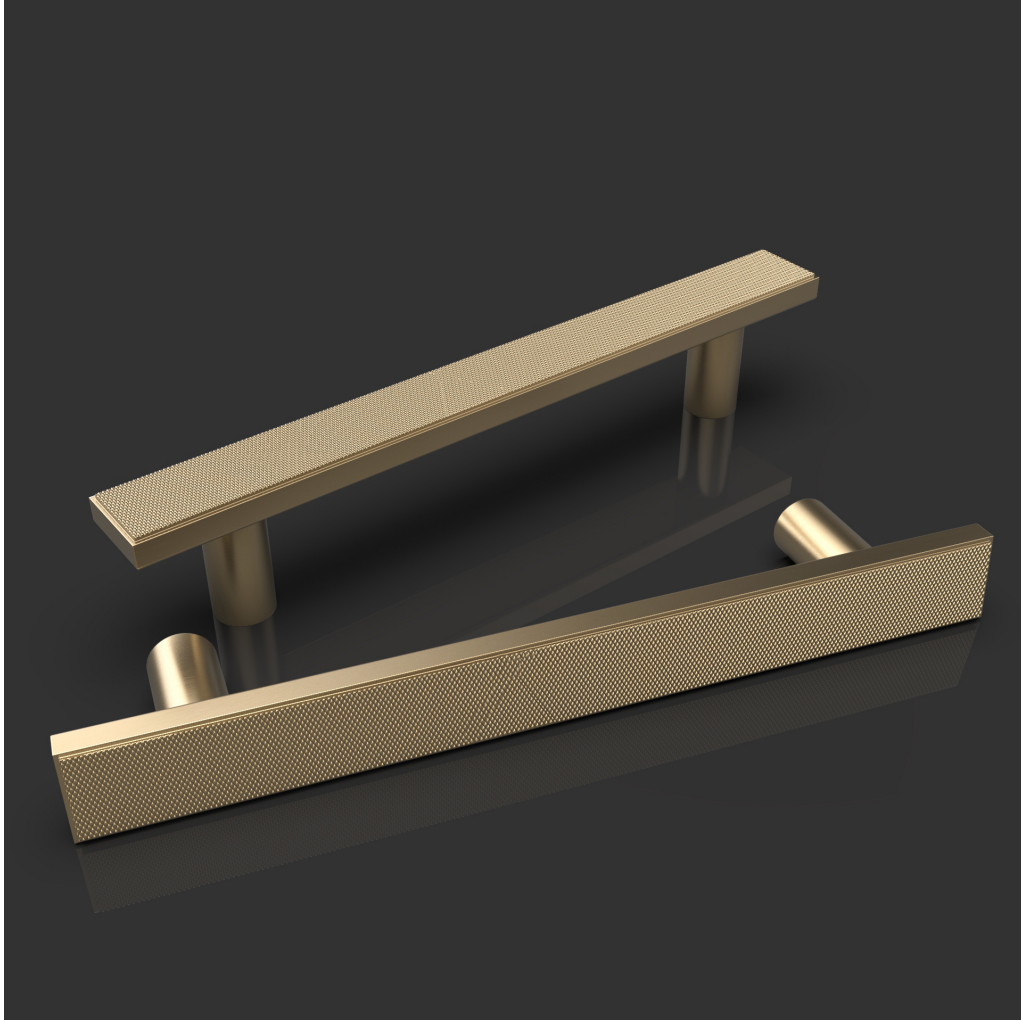

Oliver | Knights

— Architectural Hardware —
Established 1972

Product: Beatrice PH

Dimensions: 300/450/600/900mm

Available Finishes:

Brushed Brass, Polished Brass, Brushed Nickel, Polished Nickel, Brushed Chrome, Polished Chrome, Antique Brass, Black Bronze, Brushed Copper, Polished Copper

Lacquer Finishes available on request.

Best of British Engineering