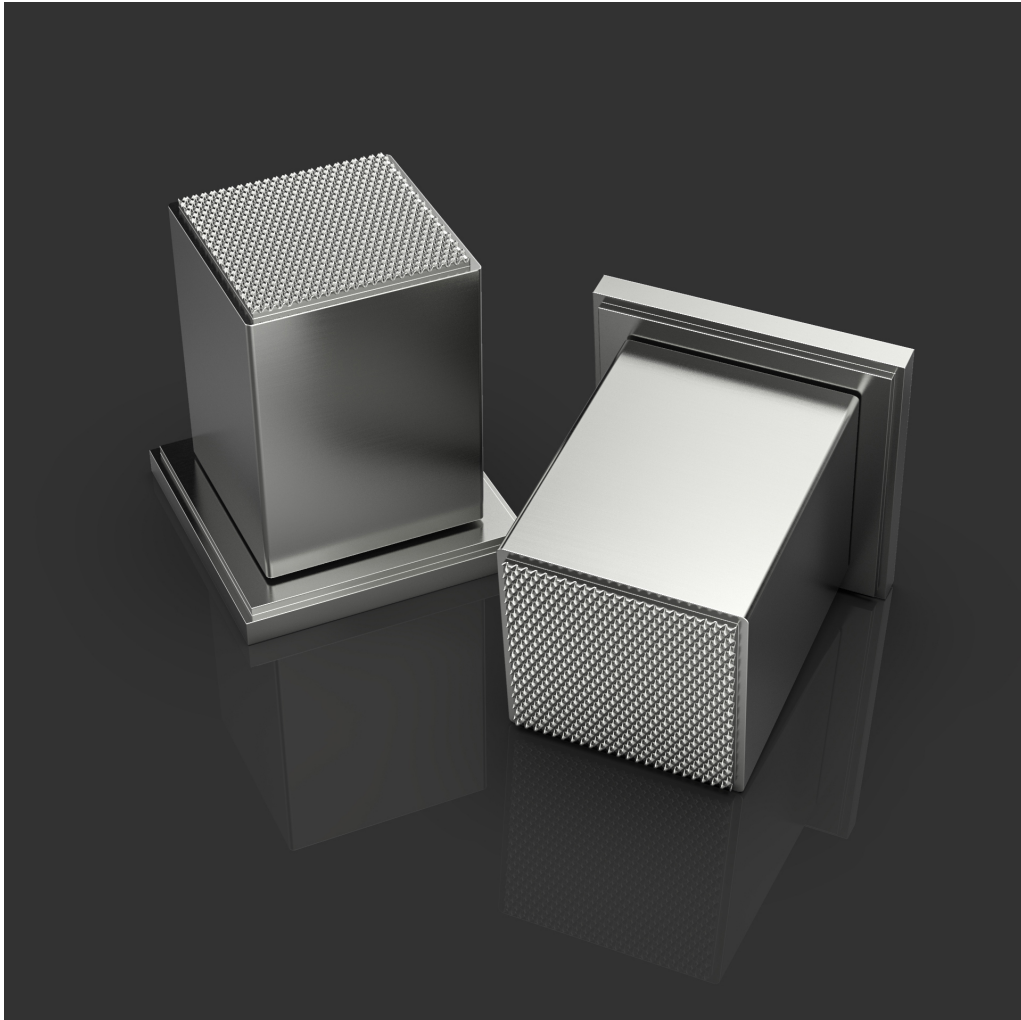

Oliver | Knights

Architectural Hardware
Established 1972

Product: Beatrice DK

Dimensions: 38mm Sq.

Available Finishes:

Brushed Brass, Polished Brass, Brushed Nickel, Polished Nickel, Brushed Chrome, Polished Chrome, Antique Brass, Black Bronze, Brushed Copper, Polished Copper

Lacquer Finishes available on request.

Best of British Engineering