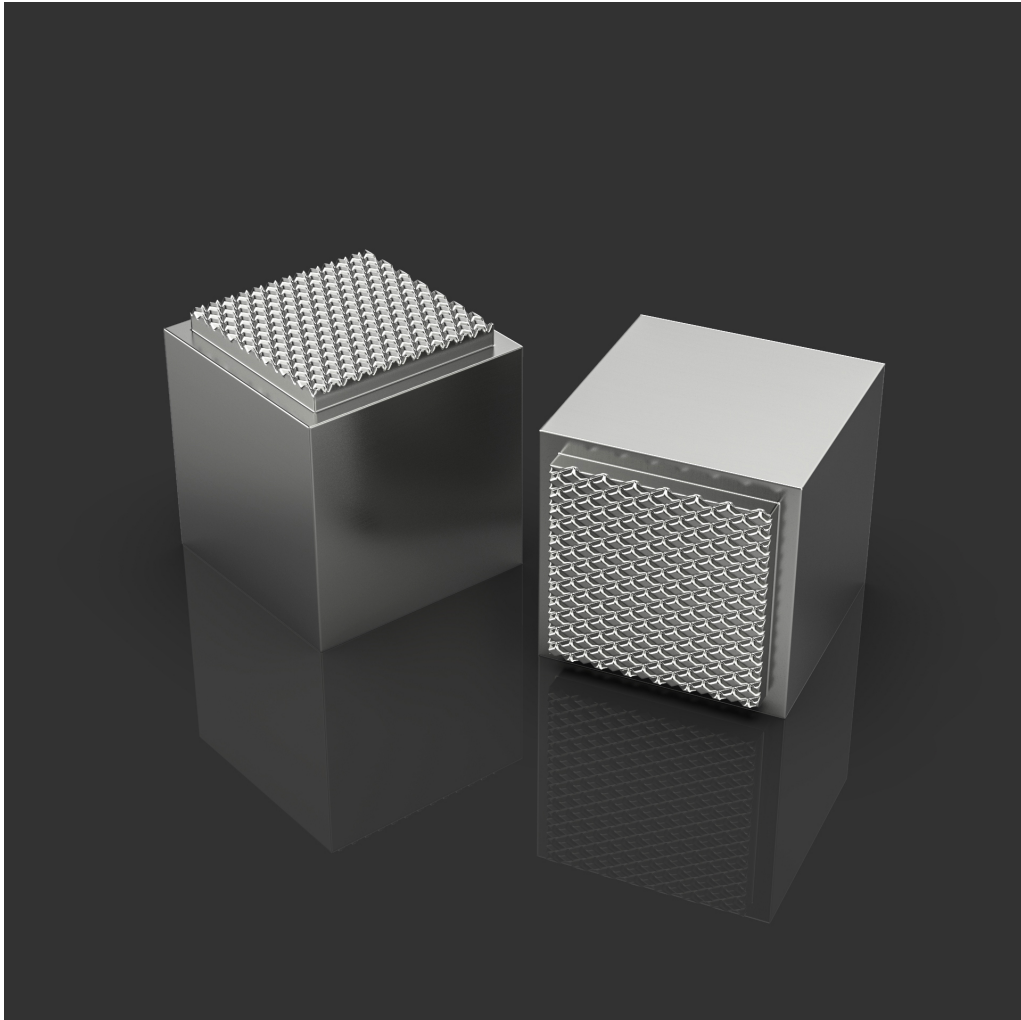

Oliver | Knights

Architectural Hardware
Established 1972

Product: Beatrice CH I

Dimensions: 22/25/32mm Sq.

Available Finishes:

Brushed Brass, Polished Brass, Brushed Nickel, Polished Nickel, Brushed Chrome, Polished Chrome, Antique Brass, Black Bronze, Brushed Copper, Polished Copper

Lacquer Finishes available on request.

Best of British Engineering