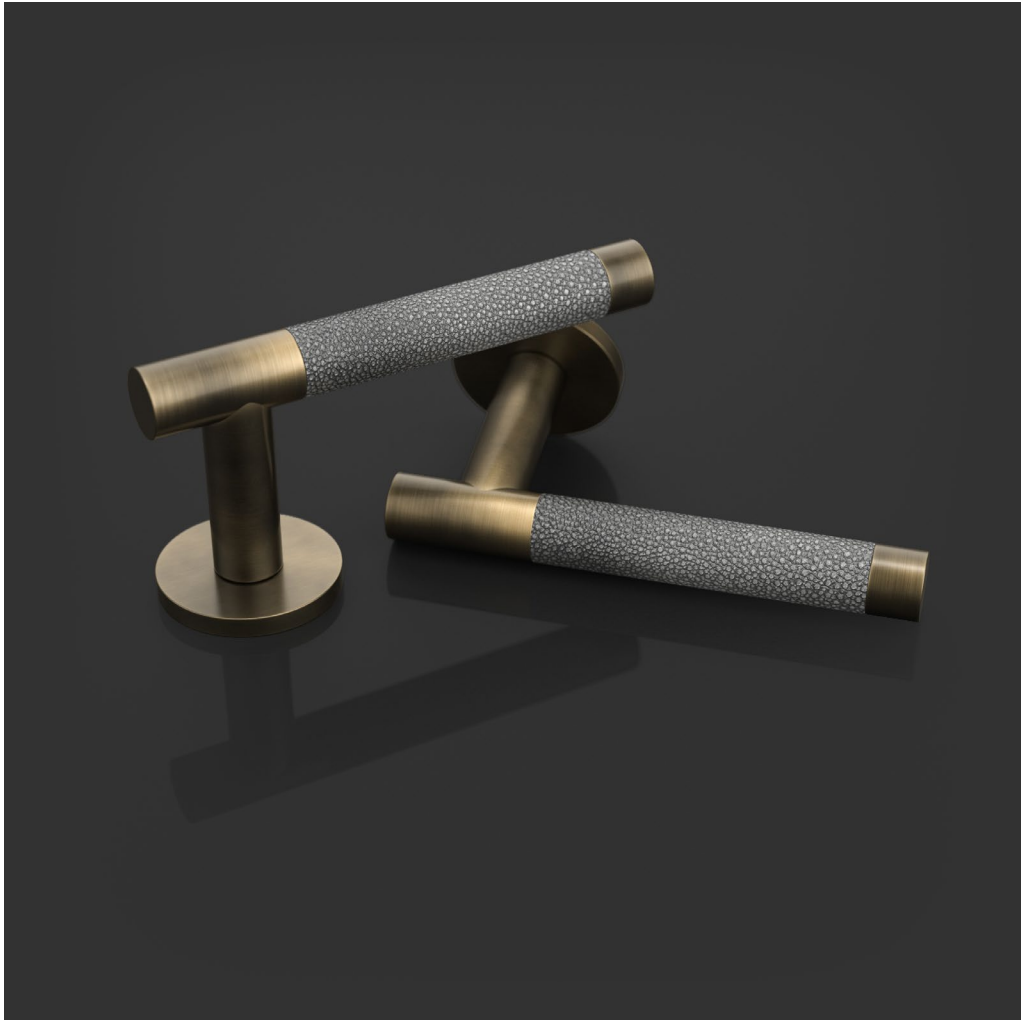

Oliver | Knights

— Architectural Hardware —
Established 1972

Product: Balin LH

Dimensions: 145x22x66mm

Available Finishes:

Brushed Brass, Polished Brass, Brushed Nickel, Polished Nickel, Brushed Chrome, Polished Chrome, Antique Brass, Black Bronze, Brushed Copper, Polished Copper

Lacquer Finishes available on request.

Best of British Engineering