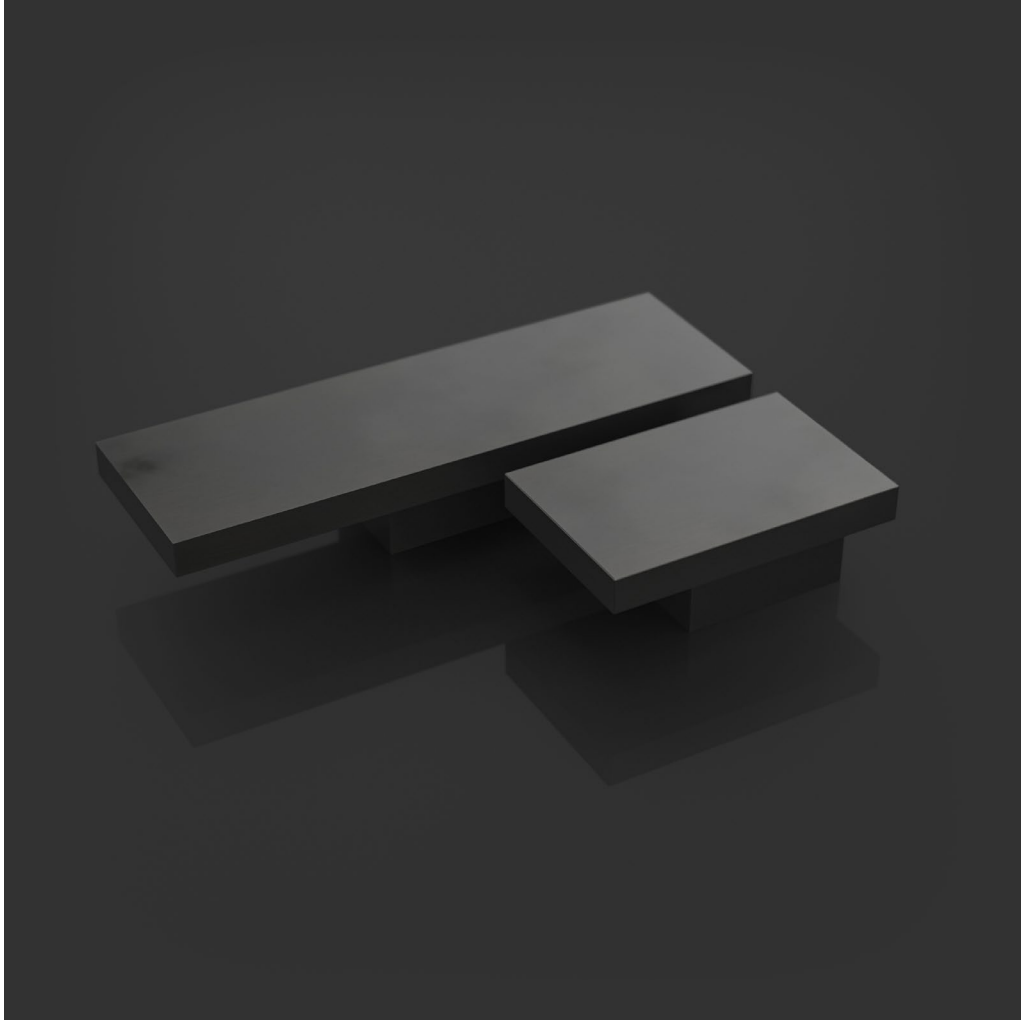

# Oliver | Knights

— Architectural Hardware —  
Established 1972

**Product:** Asher CH

**Dimensions:** 50/100x30mm

**Available Finishes:**

Brushed Brass, Polished Brass, Brushed Nickel, Polished Nickel, Brushed Chrome, Polished Chrome, Antique Brass, Black Bronze, Brushed Copper, Polished Copper

*Lacquer Finishes available on request.*

*Best of British Engineering*