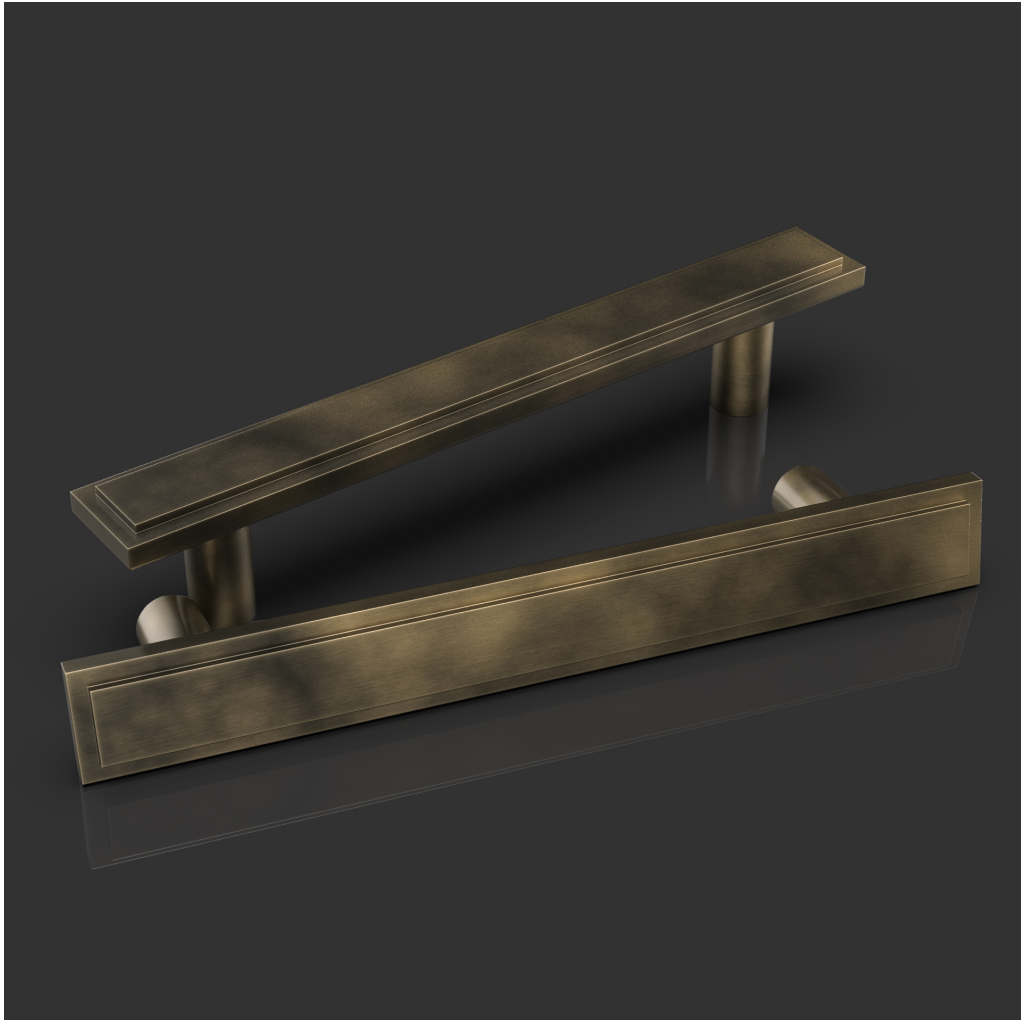

Oliver | Knights

— Architectural Hardware —
Established 1972

Product: Anthony PH

Dimensions: 300/450/600/900mm

Available Finishes:

Brushed Brass, Polished Brass, Brushed Nickel, Polished Nickel, Brushed Chrome, Polished Chrome, Antique Brass, Black Bronze, Brushed Copper, Polished Copper

Lacquer Finishes available on request.

Best of British Engineering