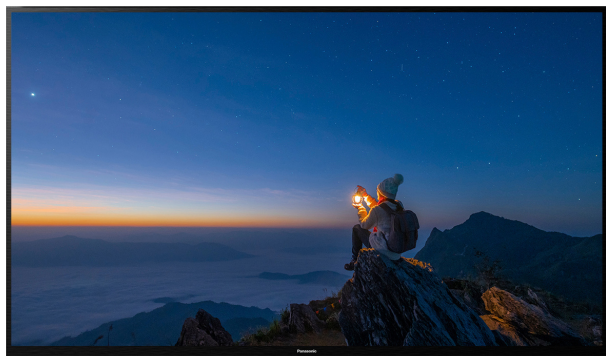

Panasonic

TH-32MS600Z

32" HD HDR, ANDROID TV

Your home entertainment is about to get smarter with the new Panasonic Full HD HDR Android TV. With access to an incredible assortment of apps, movies and games, this is a great solution for any home. Chromecast built-in allows for simple casting of many apps direct to the screen. See it all, feel it all with a Panasonic Smart TV.

BENEFITS:

- Smart features including Google Assistant built-in
- Android TV: Simplify your entertainment experience with. Choose from 500,000+ movies and shows from across streaming services.
- Chromecast built-in™: Easily cast your favourite movies, music, and more to your TV with Chromecast built-in.
- Vivid Digital Pro: Designed to enhance your viewing experience with natural skin tones, enhanced brightness and sharp image detail.
- DVB-T/S Built In: Access both UHF & Satellite Freeview Tuners built into the TV. Live TV regardless of where you are in NZ.
- Bluetooth Audio Link: You can easily connect your TV to a wireless speaker or headphones - to give you more listening choices. It also lets you play music from your phone, and other smart devices, on the TV's speakers.