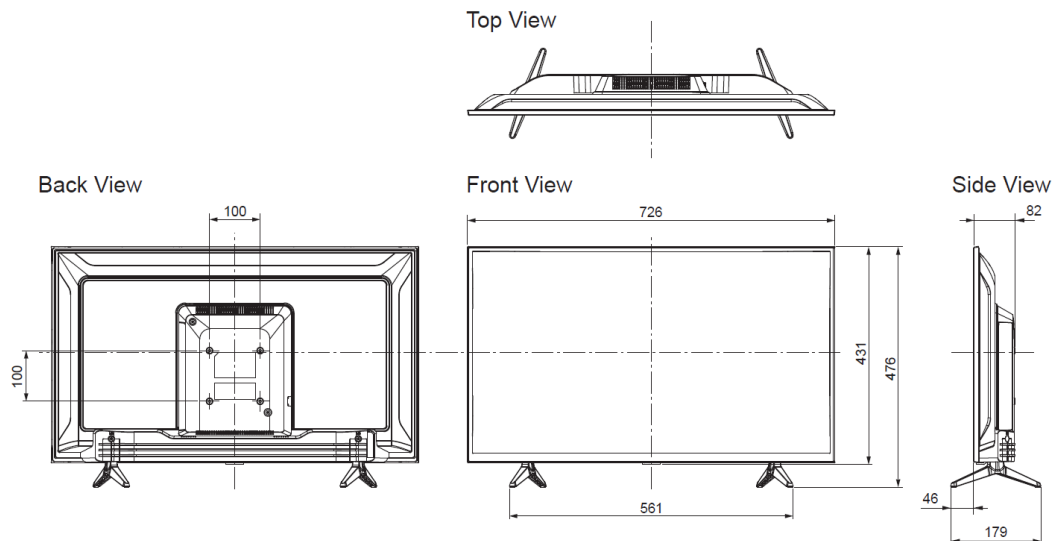

**HDMI 2.0
+ ARC**

**Smart TV
with Wi-Fi**

**Bluetooth
Two Way**

**UHF & SAT
Tuners**

SPECIFICATIONS

Dimensions (WxHxD) : 726mm x 476mm x 179mm (With Pedestal)
726mm x 431mm x 82mm (TV only)

Weight: 3.6kg (With Pedestal)
3.5kg (TV only)

DIMENSIONS

JACKS

Side Panel

Scan to discover 32"
MS600 Specifications

Note:

To make sure that the TV fits the cabinet properly when a high degree of precision is required, we recommend that you use the TV itself to make the necessary cabinet measurements. Panasonic cannot be responsible for inaccuracies in cabinet design or manufacture.