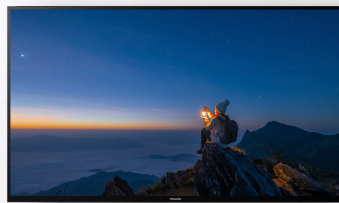

Panasonic

TH-32MS600Z

32" HD HDR, ANDROID TV

Your home entertainment is about to get smarter with the new Panasonic Full HD HDR Android TV. With access to an incredible assortment of apps, movies and games, this is a great solution for any home. Chromecast built-in allows for simple casting of many apps direct to the screen. See it all, feel it all with a Panasonic Smart TV.

BENEFITS:

- Smart features including Google Assistant built-in
- Android TV: Simplify your entertainment experience with. Choose from 500,000+ movies and shows from across streaming services.
- Chromecast built-in™: Easily cast your favourite movies, music, and more to your TV with Chromecast built-in.
- Vivid Digital Pro: Designed to enhance your viewing experience with natural skin tones, enhanced brightness and sharp image detail.
- DVB-T/S Built In: Access both UHF & Satellite Freeview Tuners built into the TV. Live TV regardless of where you are in NZ.
- Bluetooth Audio Link: You can easily connect your TV to a wireless speaker or headphones - to give you more listening choices. It also lets you play music from your phone, and other smart devices, on the TV's speakers.