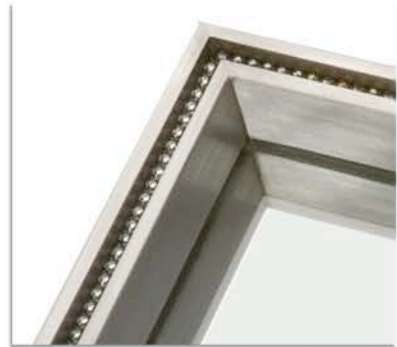

GARY HUTTON

Pier Mirror

24 W x 48 H

shown in brushed stainless

trumeau mirror

made with CRYSTALLIZED™ — *Swarovski Elements*

frame also available in patinated bronze

or polished stainless steel