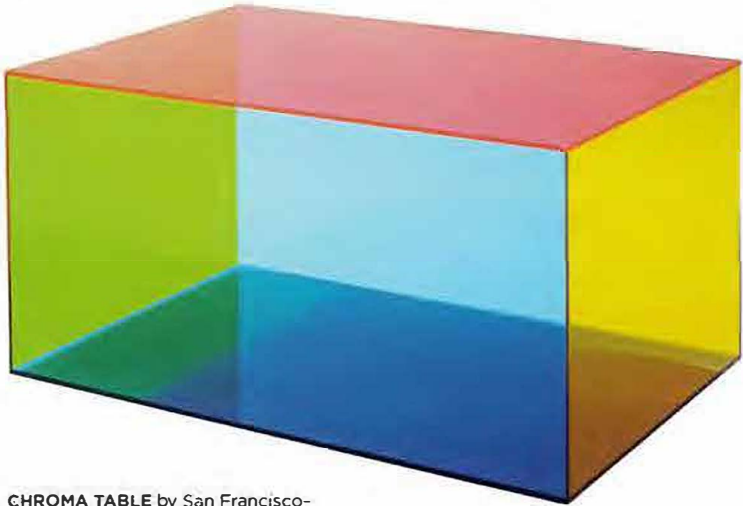

# Marin At HOME

DESIGN | ARCHITECTURE | GARDENS

INDOOR/  
OUTDOOR  
LIVING

MUIR BEACH  
A-FRAME

SAUSALITO  
MODERN

CORTE MADERA  
MINIMALISM

BELVEDERE  
COURTYARD

SAN FRANCISCO  
VICTORIAN

WINE COUNTRY  
COMPOUNDS

ITALIAN  
HILL TOWN  
GETAWAY

GALLERY

**CHROMA TABLE** by San Francisco-based Gary Hutton is a colored acrylic box with a 1/8-inch Starfire clear glass top. Available to the trade at Hewn & Hewnx. [hewnsf.com](http://hewnsf.com)