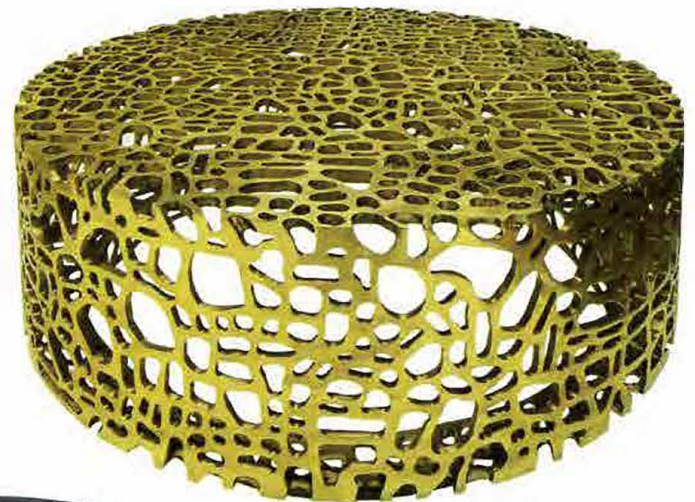

WINE COUNTRY  
COMPOUNDS

ITALIAN  
HILL TOWN  
GETAWAY

GALLERY

**CHROMA TABLE** by San Francisco-based Gary Hutton is a colored acrylic box with a 1/8-inch Starfire clear glass top. Available to the trade at Hewn & Hewnx. [hewnsf.com](http://hewnsf.com)

**LIMANTOUR SCONCE** from Northern California-based Tuell & Reynolds is made with architectural bronze and features eight 20-watt-equivalent LED lamps. Available as mirrored pairs or as a single. Trade pricing available upon request at De Sousa Hughes. [desousahughes.com](http://desousahughes.com)

**DOUBLE ZERO** is designed by David Adjaye for Moroso and features a tubular steel frame in polished black or gold chrome finish with polyethylene glides and upholstery in flame-retardant, injected polyurethane foam over plywood with nonremovable covers. Made in Italy. Available for \$7,030-\$9,610 at Dzine Living. [dzineliving.com](http://dzineliving.com)

**NELSON THIN EDGE BED** designed by George Nelson for Herman Miller features a cane headboard and tapered legs. In-store purchase only for \$2,500-\$4,653 at DWR. [dwr.com](http://dwr.com)