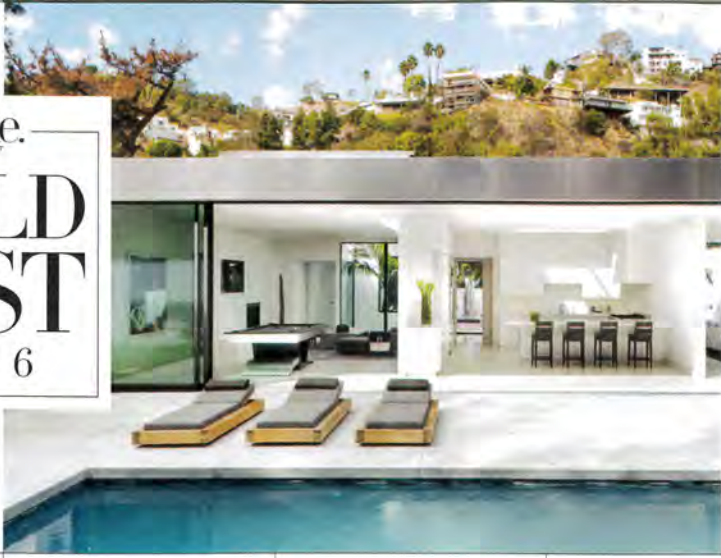

SAN FRANCISCO

LUXE.

interiors + design®

GOLD LIST EDITION

\$ 9.95 A SANDOW PUBLICATION | LUXE SOURCE® 02>
0 71486 03302 8
JAN/FEB 2016 | DISPLAY UNTIL 03/07/16

luxe.
interiors • design

GOLD LIST 2016

ALABAMA