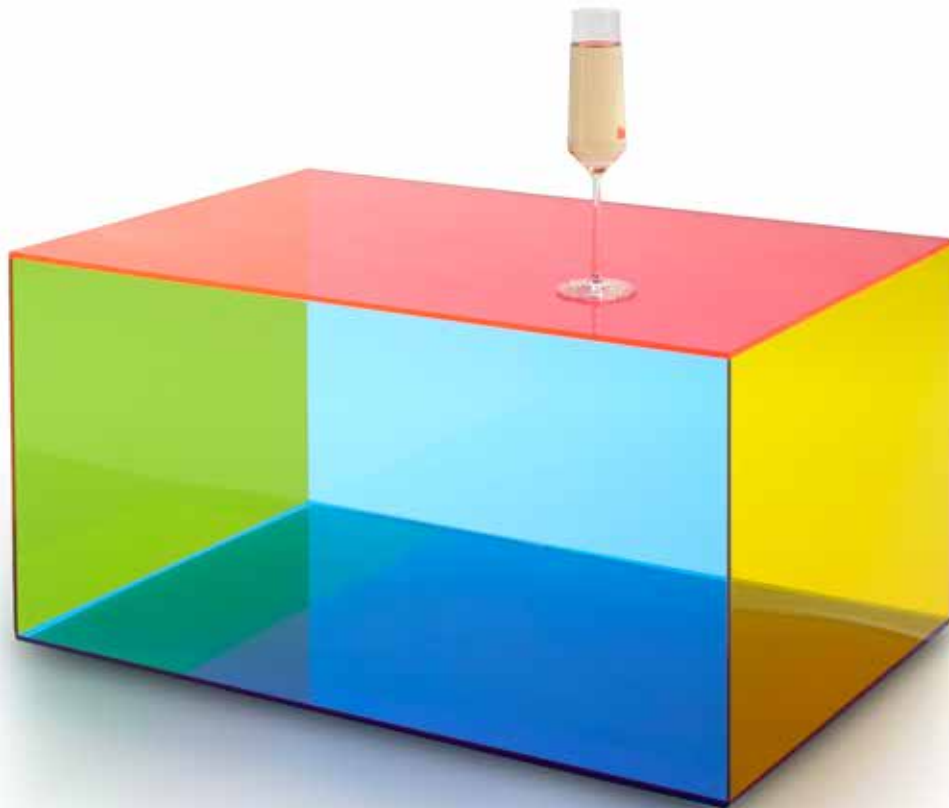

GARY HUTTON

Chroma Table

3 standard sizes

20" W x 20" D x 16" H

30" W x 20" D x 16" H

48" W x 20" D x 16" H

colored acrylic box shown in standard rectangle

white acrylic base on clear acrylic feet