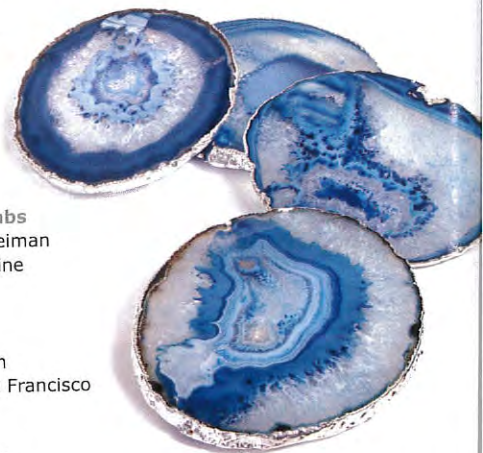

what's new

1

Balancing ACT

Meeting In the Middle of Ultra Feminine and Masculine Design is a Compromise of Cool Colors and Metallic Accents

1 **Icy Chandelier | Nathalie Pasqua**
Available through Gray Gallery in Los Angeles
www.graygallery.com

2 **Easton Floor Lamp | Dessin Fournir**
Available through the Kneeder Fauchère showroom in Los Angeles and San Francisco
www.dessinfournir.com

3 **Lumino Coasters in azure & silver | RabLabs**
Available through Anthem in San Francisco, Neiman Marcus in Newport Beach and to the trade online
www.rablabs.com

4 **Puddle Table | Gary Hutton Design**
Available through the Thomas Lavin showroom in Los Angeles and Gary Hutton Design in San Francisco
www.garyhuttondesign.com

5 **The Federal Sofa | AERIN Home Collection**
Available through Saks Fifth Avenue in Los Angeles and San Francisco
www.kalamazoogourmet.com

6 **Eylau Coffee Table | Jean Louis Deniot for Jean De Merry**
Available through the Jean De Merry showroom in Los Angeles
www.jeandemerry.com

-Natalie Way

3

2

4

5

6