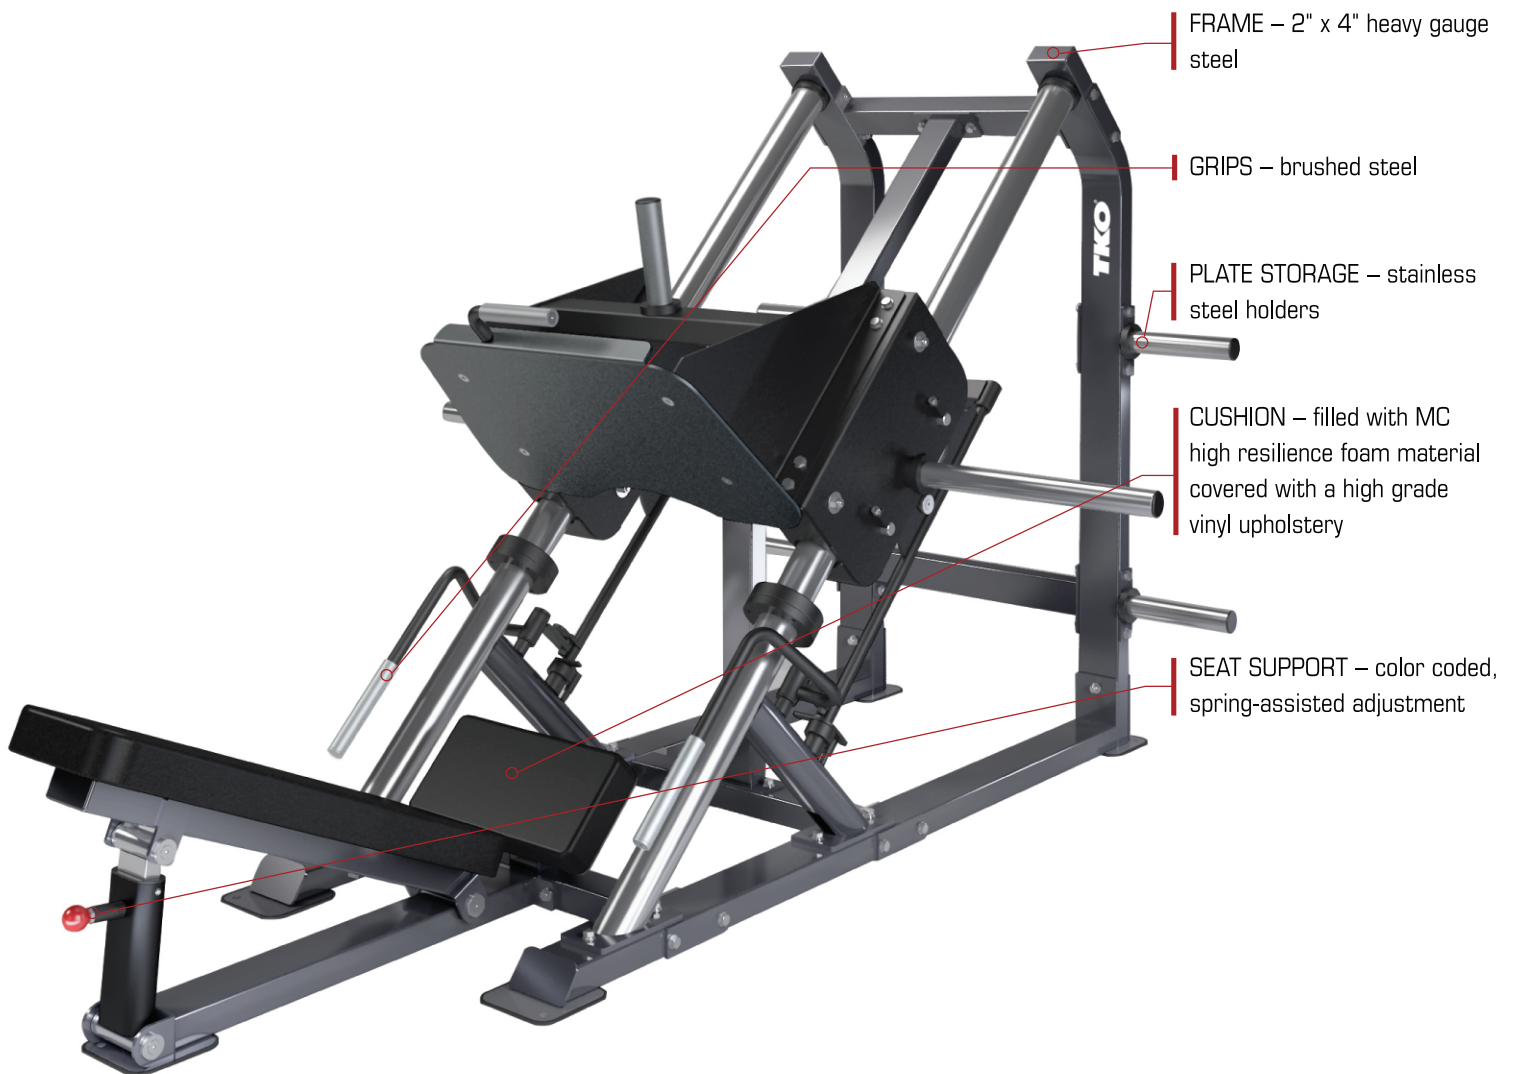

907LLP | PLATE LOADED EQUIPMENT | LINEAR LEG PRESS

The TKO Plate Loaded Equipment line provides high quality with a simple design to enhance the user workout and ensure a worry-free product for your facility. Easy to use, clean appearance, all while offering a smooth natural feel.

PRODUCT SPECIFICATIONS

DIMENSIONS (LWH):	99" x 69" x 61" (251cm x 175cm x 155cm)
PRODUCT WEIGHT:	507 lbs (230kg)
LOAD CAPACITY:	450 lbs
FRAME COLOR:	Graphite & Black
UPHOLSTERY COLOR:	Black
WARRANTY:	FRAME = 10 Years PARTS = 5 Years UPHOLSTERY/GRIPS/ROLLERS: = 6 Months

FEATURES & BENEFITS

TKOSTRENGTH.COM | 1.866.856.3488

SALES@TKOSTRENGTH.COM